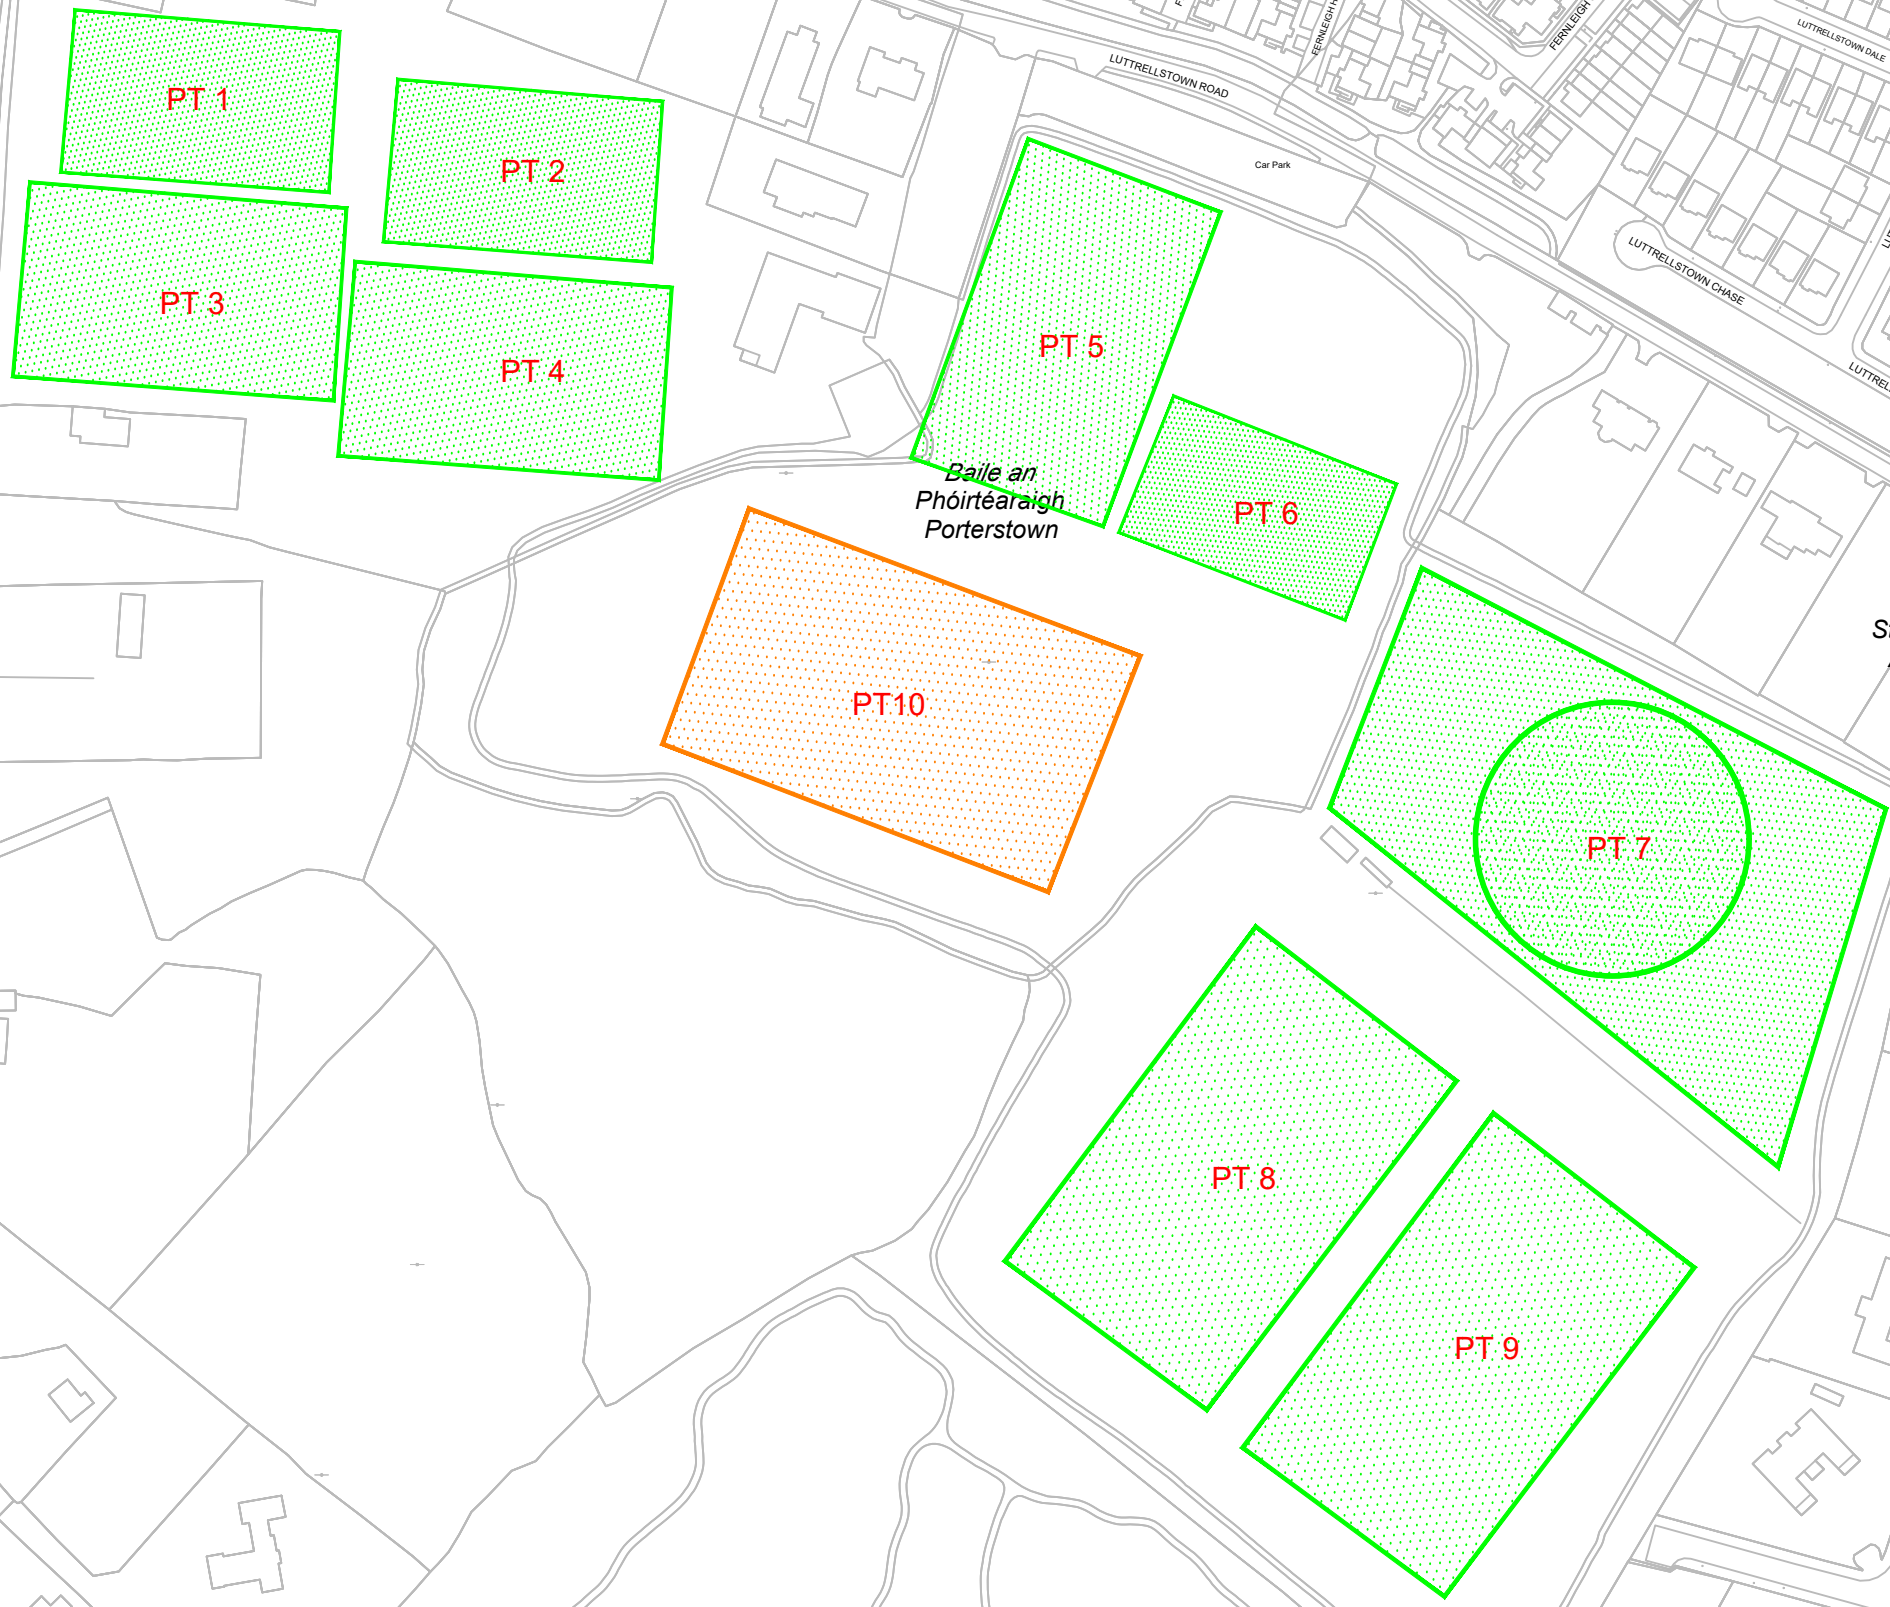

PITCH DETAILS		
PORTERSTOWN PARK, DUBLIN 15		
PITCH NO	SPORT	SIZE
PT 1	SOCCER	7-A-SIDE
PT 2	SOCCER	7-A-SIDE
PT 3	SOCCER	11-A-SIDE
PT 4	SOCCER	11-A-SIDE
PT 5	SOCCER	11-A-SIDE
PT 6	SOCCER	7-A-SIDE
PT 7	CRICKET & ATHLETICS	----
PT 8	GAA	FULL SIZE
PT 9	GAA	FULL SIZE
PT 10	SOCC & ATHL	ALL WEATHER

No.	DATE	REVISION
A	11/06/26	PT 7 CHANGED

SCALE:-	NTS
DATE:-	JUNE 24
DRAWN:-	SL

DRAWING TITLE: PORTERSTOWN PARK, DUBLIN 15	
PROJECT TITLE: GRASS PITCHES 24/25	
EXEC PARKS SUPER AOC	SNR OFFICER AM

DRAWING. NO:	REV.
2024-GP-13	A