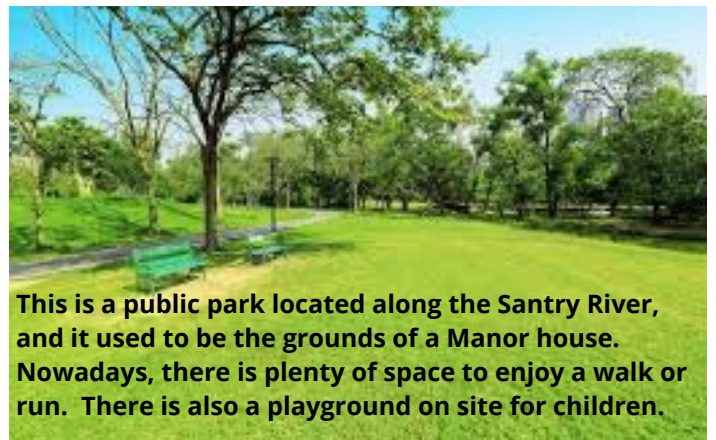

More Info: <https://watersafety.ie>

Fingal Finds: Santry Demesne

This is a public park located along the Santry River, and it used to be the grounds of a Manor house. Nowadays, there is plenty of space to enjoy a walk or run. There is also a playground on site for children.