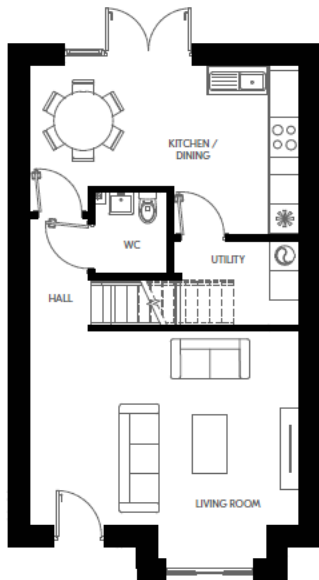

# THE JUNIPER

3 Bed End Terrace

105.5 sqm | 1136 sqftt

Ground Floor

First Floor