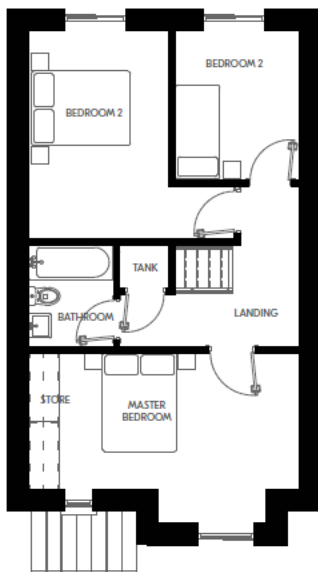

# THE JUNIPER

3 Bed End Terrace

105.5 sqm | 1136 sqftt

Ground Floor

First Floor