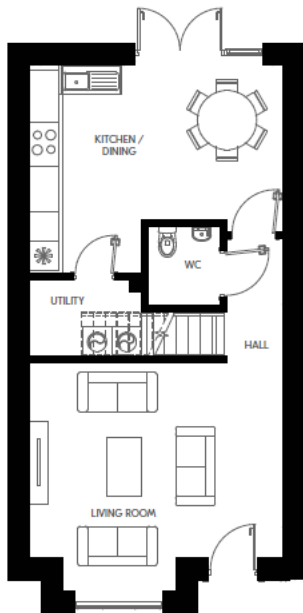

# THE CEDAR

3 Bed End Terrace

106.2 sqm | 1143 sqft

Ground Floor

First Floor