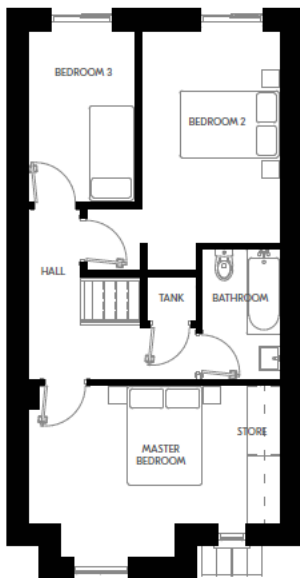

# THE CEDAR

3 Bed End Terrace

106.2 sqm | 1143 sqft

Ground Floor

First Floor