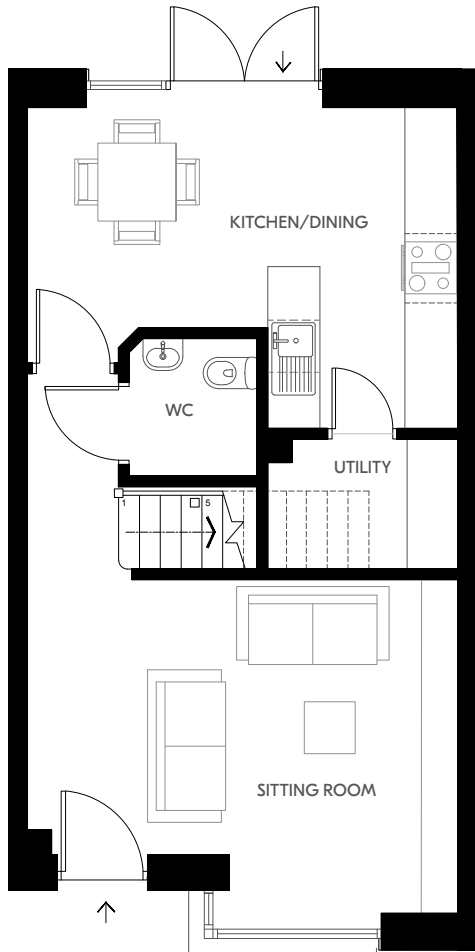

THE LARCH

3 Bed Mid & End Terrace

92.2 sqm | 992 sqft

For illustrated purposes.

Ground Floor

First Floor

Plans and dimensions are indicative only and subject to change. Glenveagh Homes Ltd may alter the layout, building style, landscape and spec without notice. The finished home may therefore vary from the information provided.