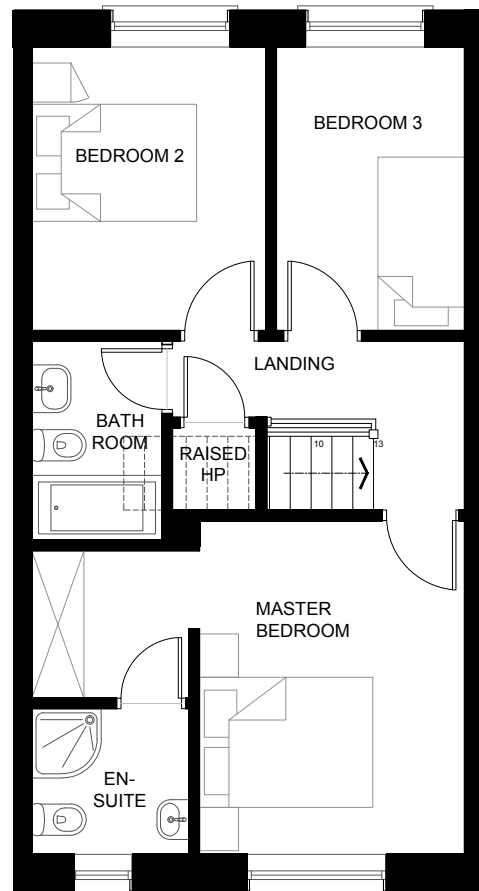

THE LARCH

3 Bed Mid & End Terrace

92.2 sqm | 992 sqft

For illustrated purposes.

Ground Floor

First Floor

Plans and dimensions are indicative only and subject to change. Glenveagh Homes Ltd may alter the layout, building style, landscape and spec without notice. The finished home may therefore vary from the information provided.