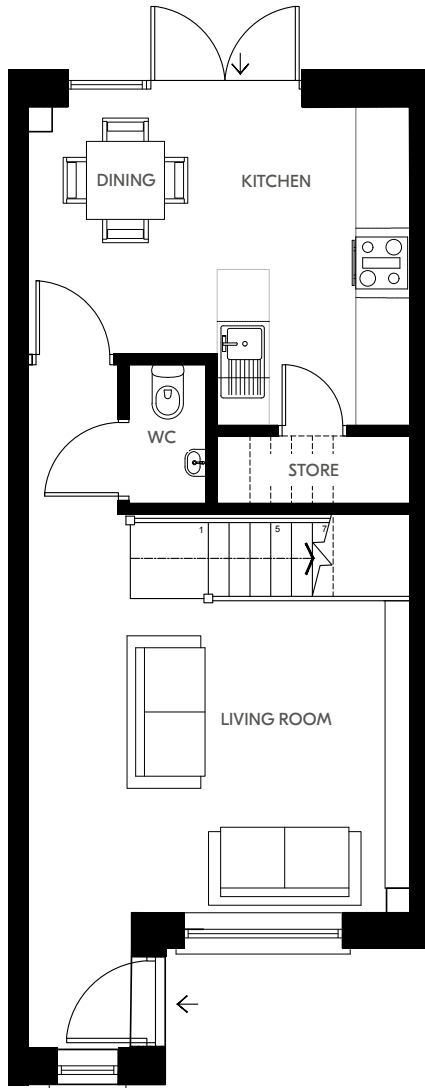

THE HAZEL

2 Bed Mid & End Terrace

85 sqm | 915 sqft

For illustrated purposes.

Ground Floor

First Floor

Plans and dimensions are indicative only and subject to change. Glenveagh Homes Ltd may alter the layout, building style, landscape and spec without notice. The finished home may therefore vary from the information provided.