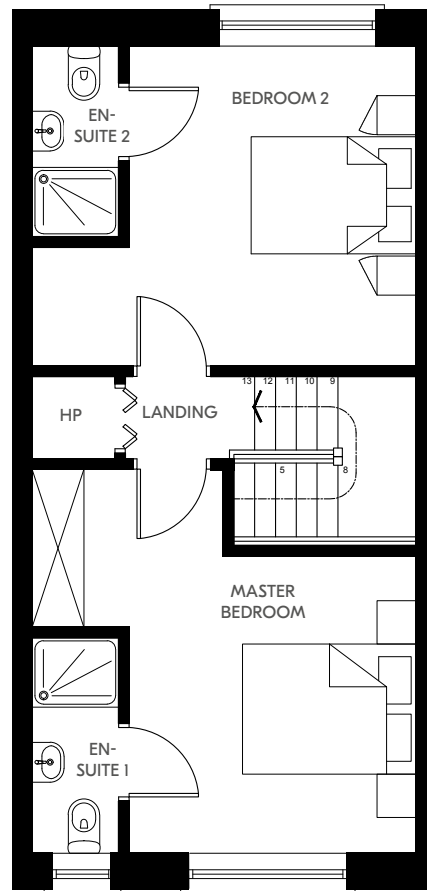

THE HAZEL

2 Bed Mid & End Terrace

85 sqm | 915 sqft

For illustrated purposes.

Ground Floor

First Floor

Plans and dimensions are indicative only and subject to change. Glenveagh Homes Ltd may alter the layout, building style, landscape and spec without notice. The finished home may therefore vary from the information provided.