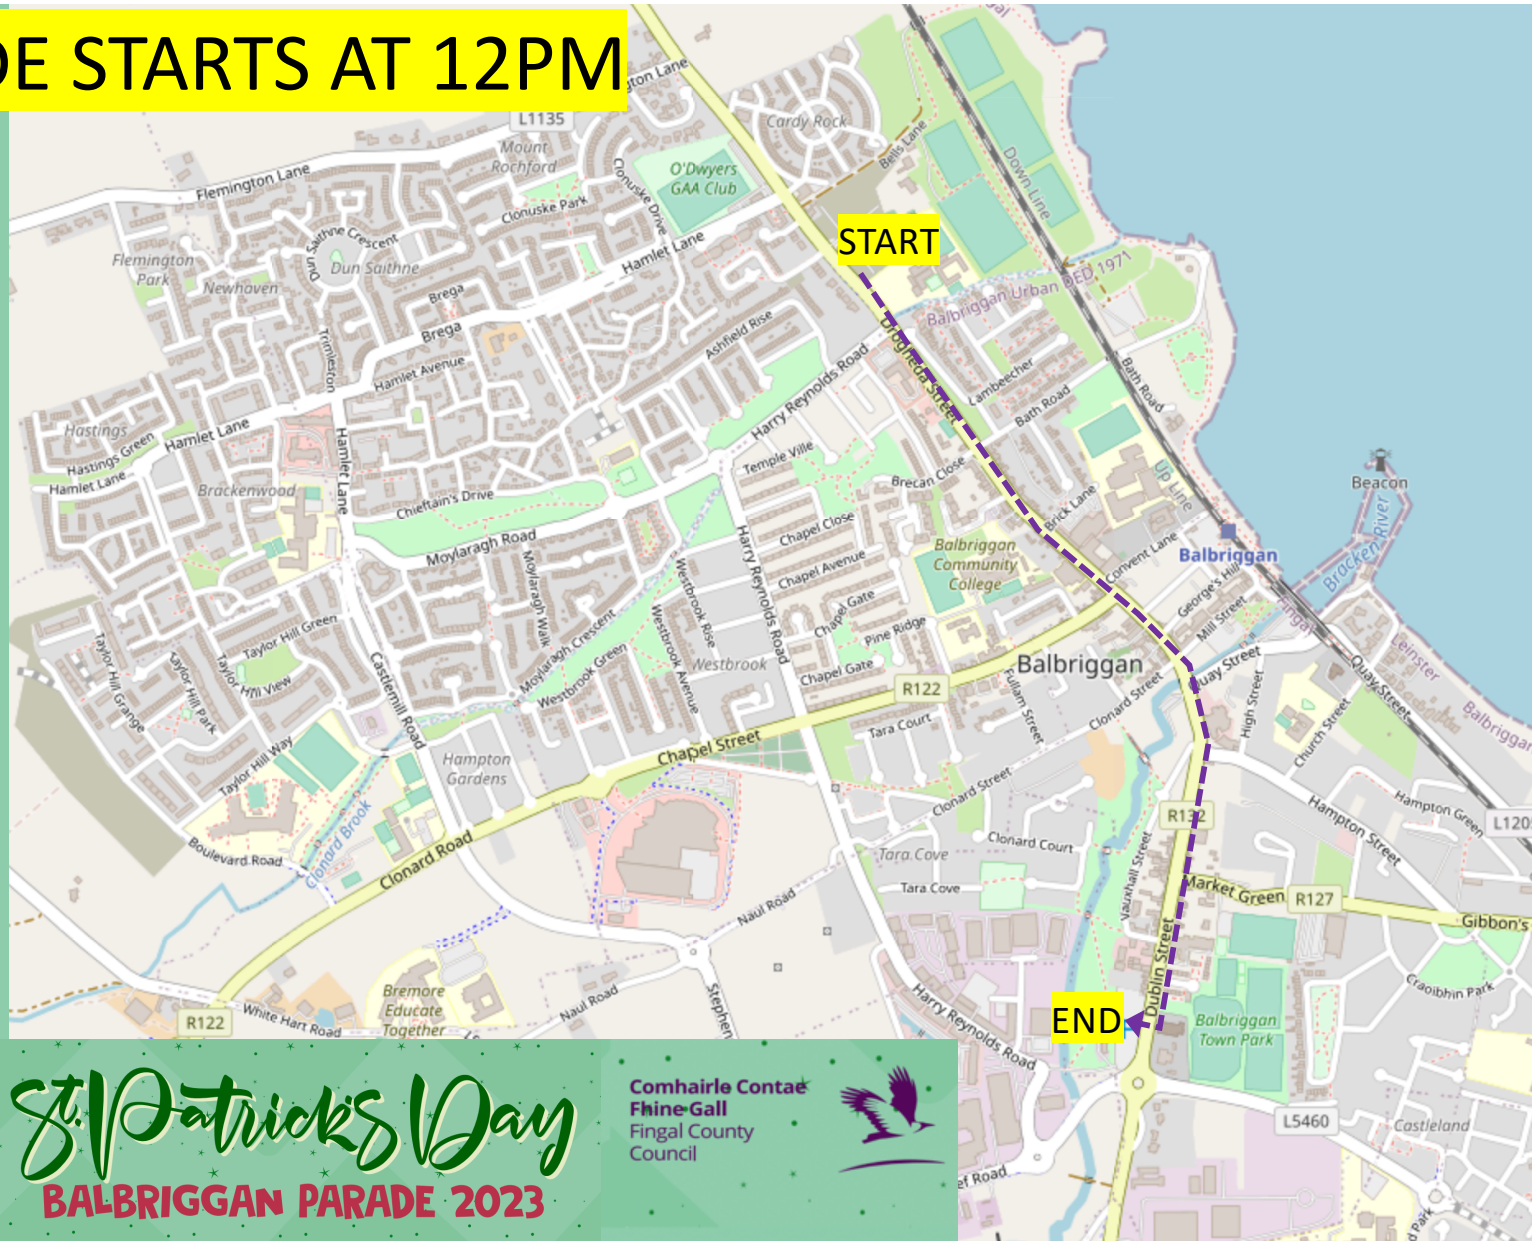

# PARADE STARTS AT 12PM

10am  
Assembly Open  
Bremore Castle Carpark

11:30am  
Assembly and surrounding  
Roads Closed

12pm  
Parade Starts

1:30pm  
Parade Ends  
Car park opposite St. Peter  
and Paul's Church, Dublin  
Rd

*St. Patrick's Day*  
**BALBRIGGAN PARADE 2023**

Comhairle Contae  
Fhine Gall  
Fingal County  
Council