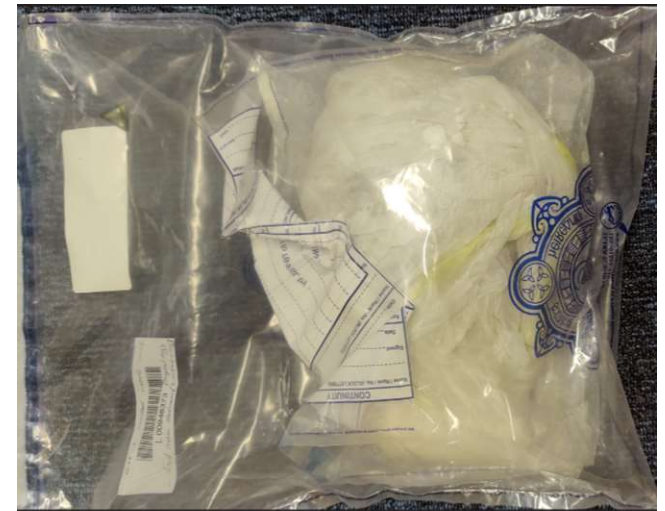

DMR North Division

Swords/ Malahide

Balbriggan/ Rush / Lusk

Howth

Notable Drugs Captures:

27th Sept 2021 – Balheary - €1,150 cannabis seized;

1st Oct 2021 PID 20056399 – Airside retail park, €220 cannabis seized;

13th Oct 2021 – Jugback Green - €40,320 cocaine seized;

17th Oct 2021 – Watery Lane, €1,500 cannabis and €300 cocaine seized;

30th Oct 2021 – 5 Hazel Grove, €300 cannabis seized;

23rd Nov 2021 – Melesian Avenue, €900 Ketamine and €700 cannabis seized.