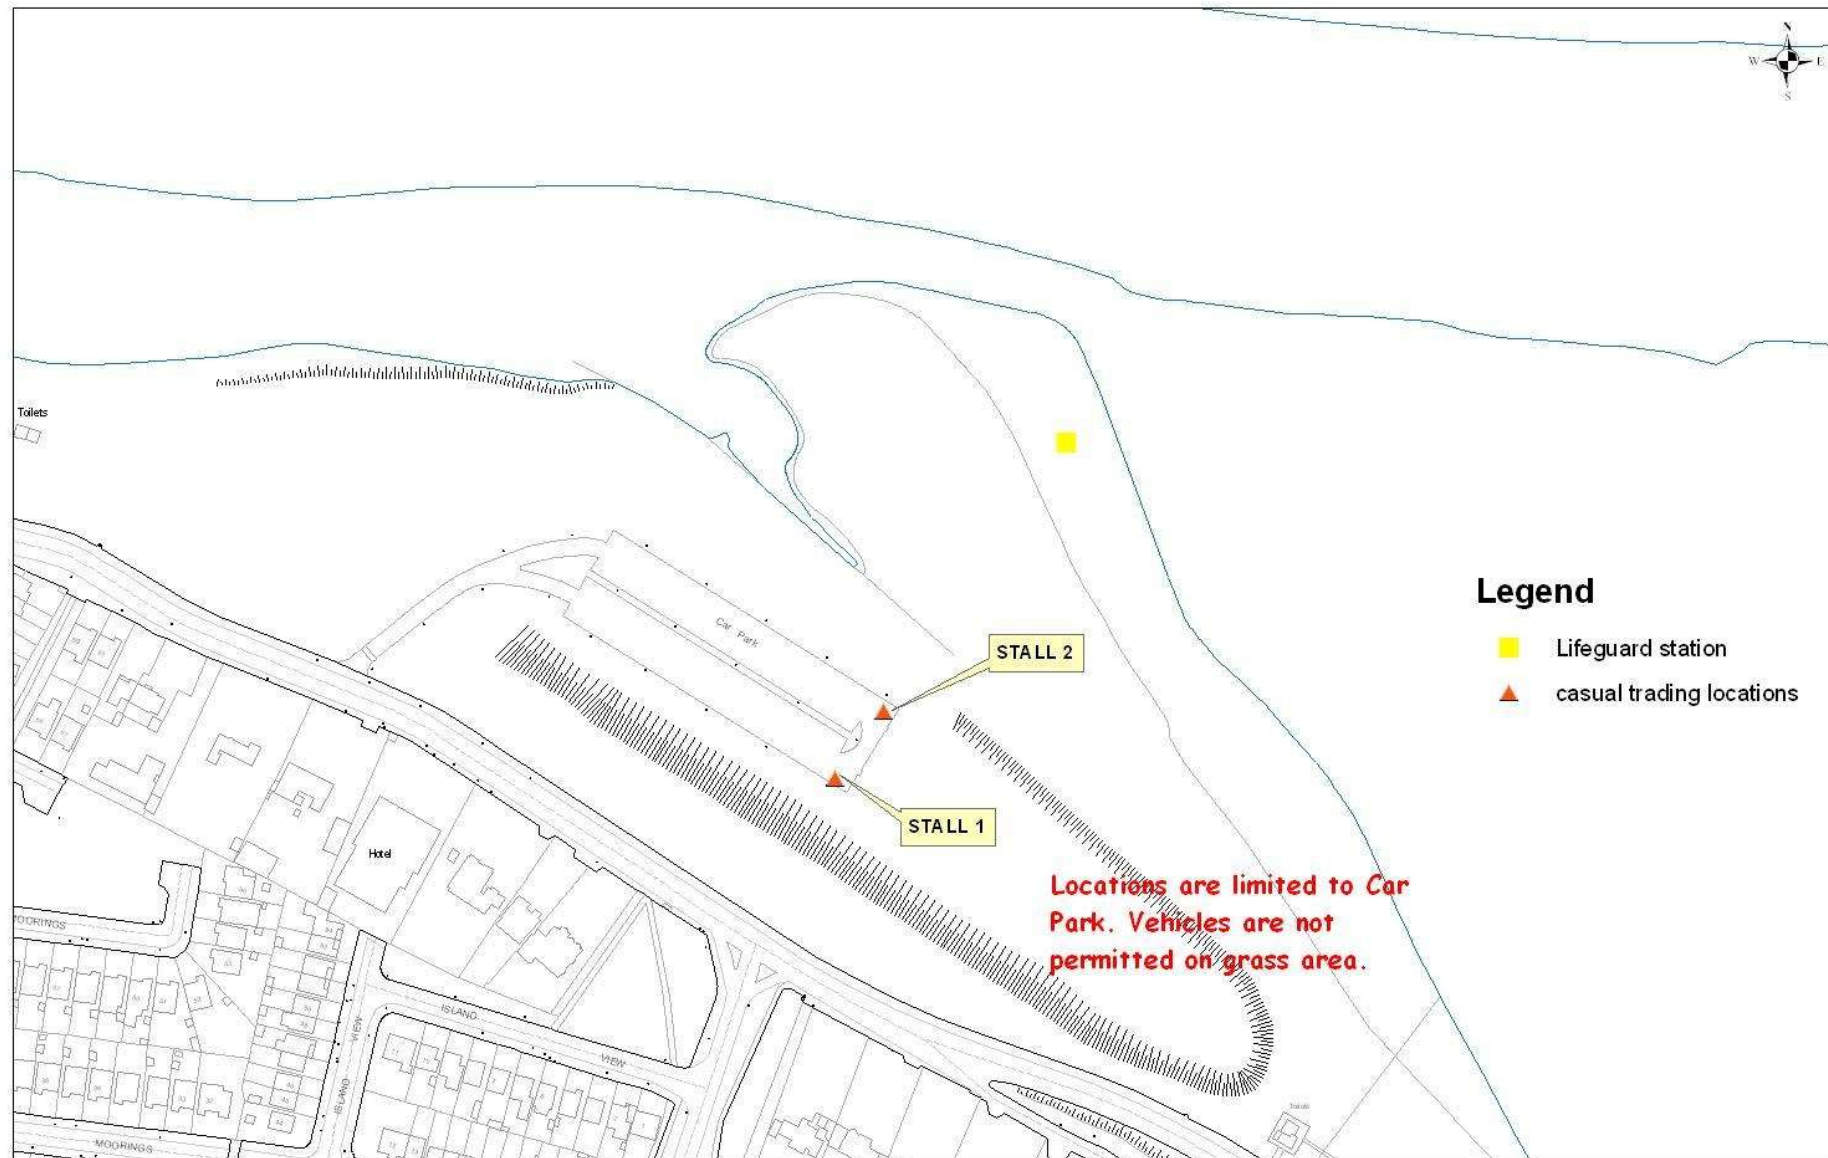

Beach Trading Location - Malahide Beach Car Park

Includes Ordnance Survey Ireland data reproduced under OSi Licence number 2008/10/CCMA/Fingal County Council. Unauthorised reproduction infringes Ordnance Survey Ireland and Government of Ireland copyright. © Ordnance Survey Ireland, 2008.

Drawing Number
Nos.227/6D

30 15 0 30 Meters