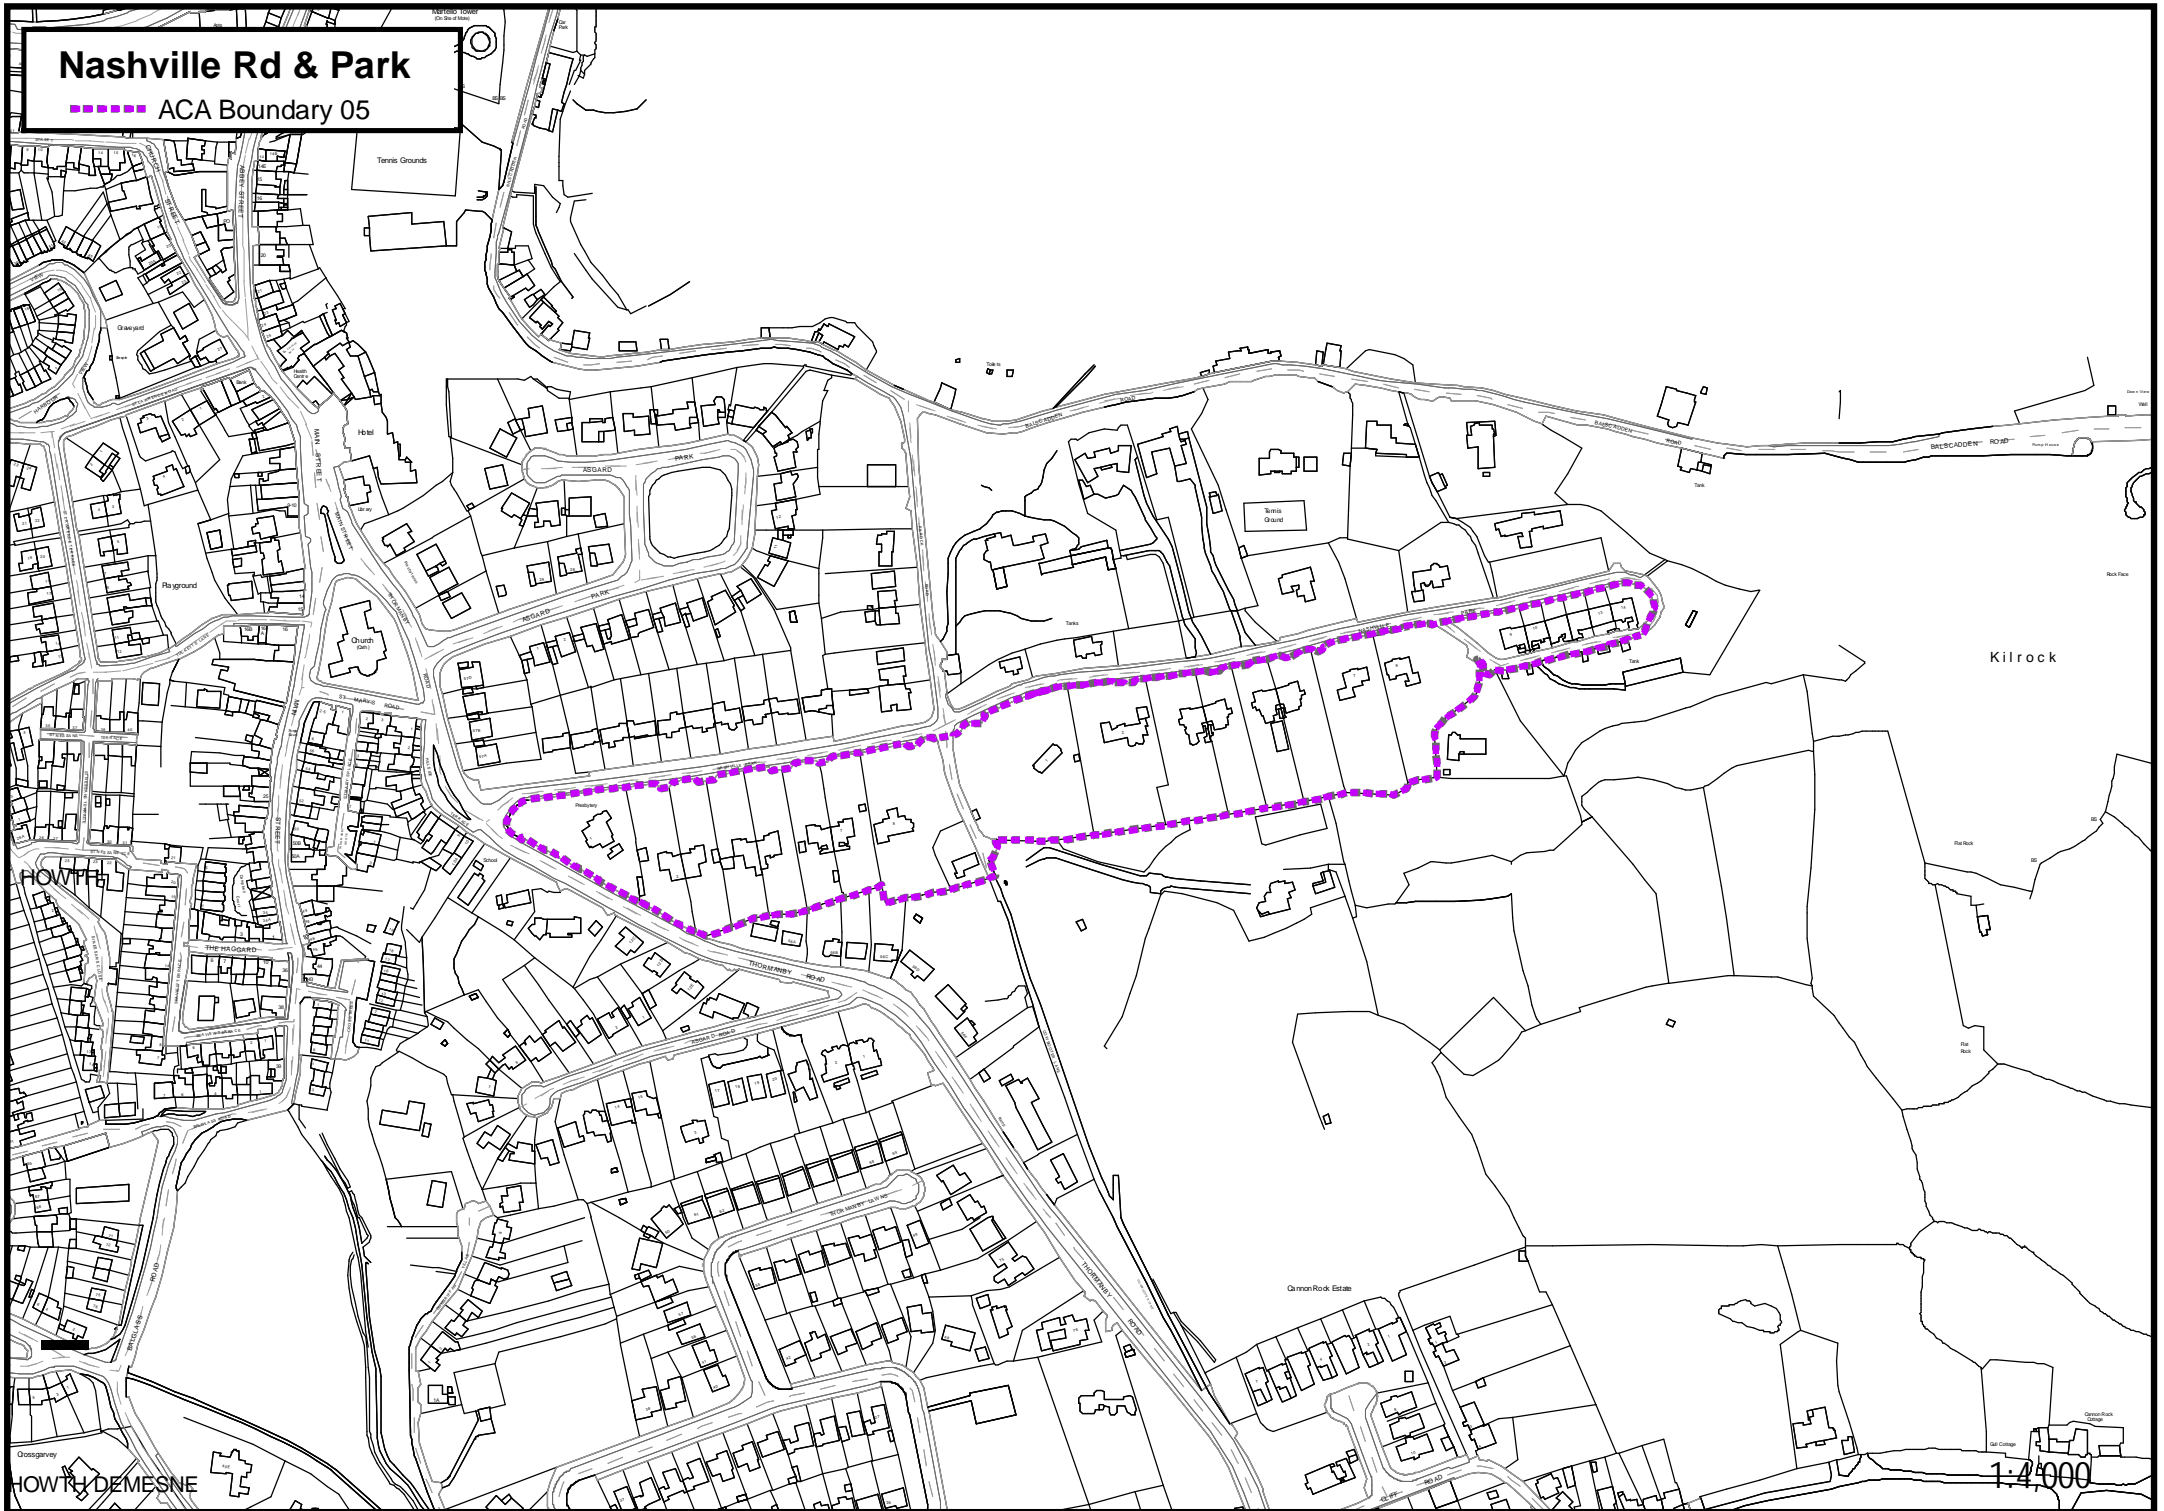

Nashville Rd & Park

ACA Boundary 05

1:4,000