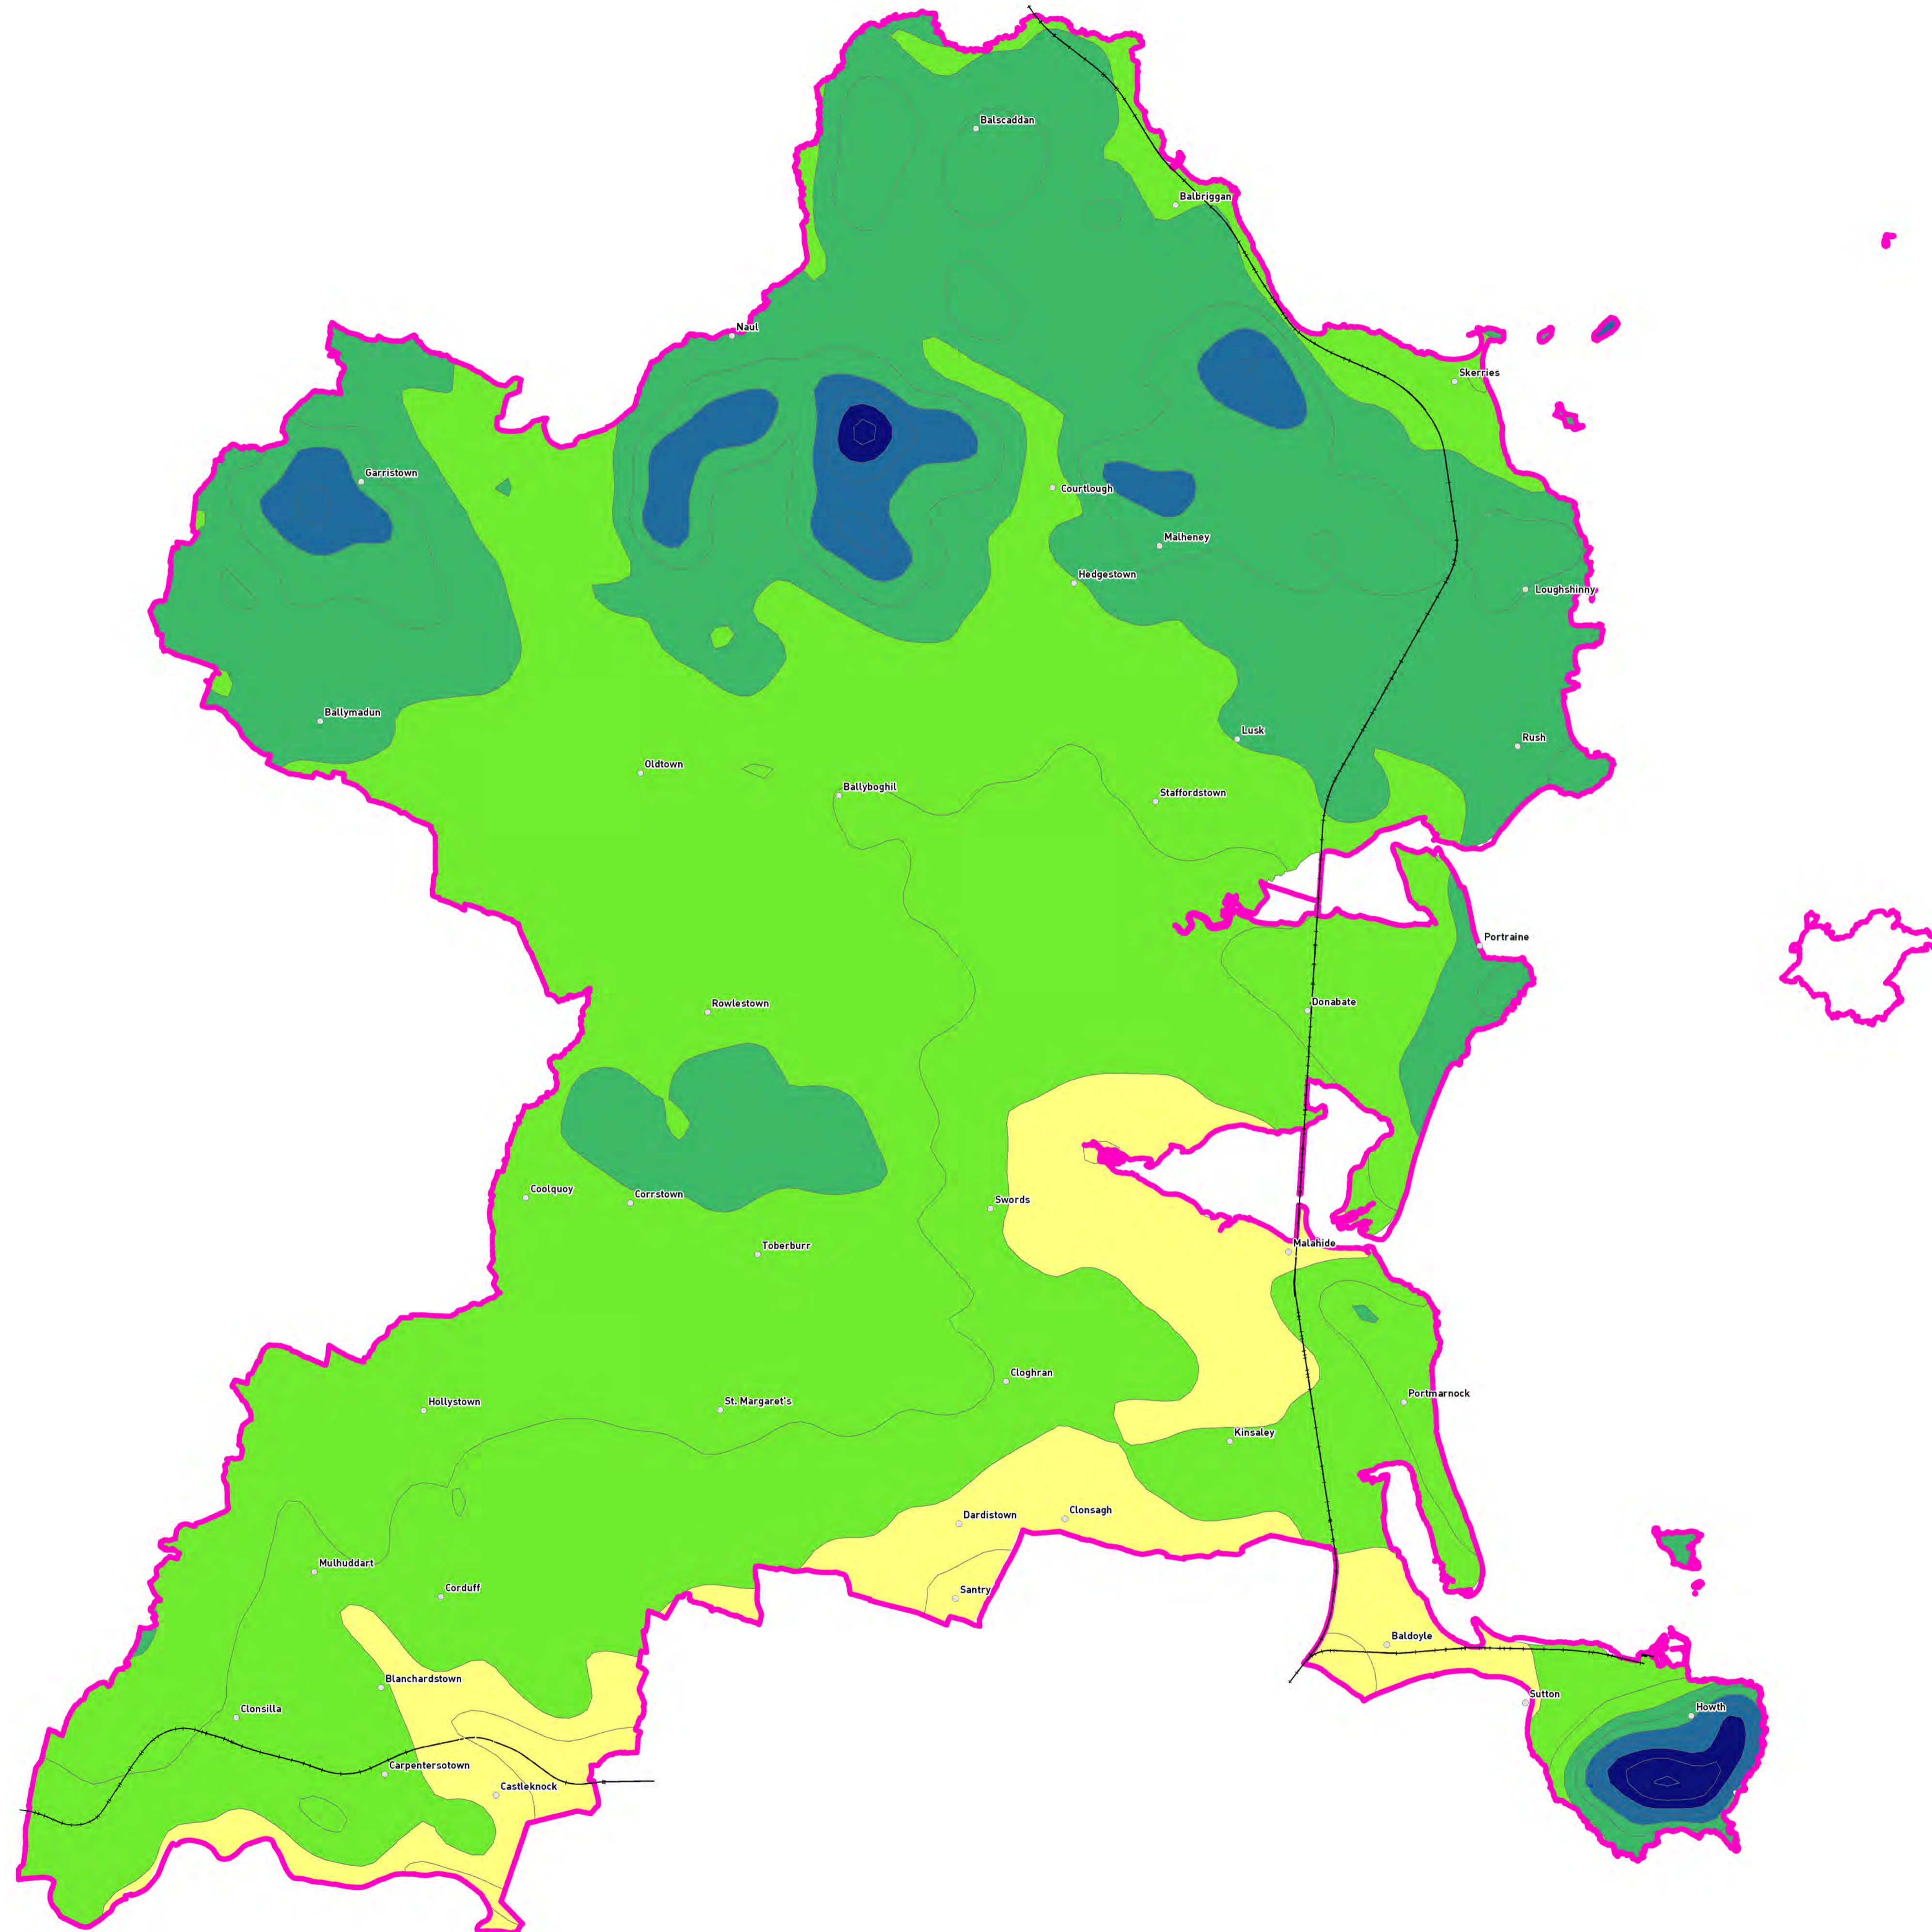

Fingal County Council
Comhairle Contae Fhine Gall

Wind Speed Map
Wind Speed at a Height of
75 Meters Unconstrained

MAP 3

Legend

County Boundary

Wind Speed (m/s)

- 6.5 - 7.0
- 7.0 - 7.5
- 7.5 - 8.0
- 8.0 - 8.5
- 8.5 - 9.25

Director of Services : Gilbert Power

Senior Planner : Seán Ó'Faircheallaigh

Prepared by : Eoin Moroney Drawn by : C.J.

Date : October 2008 Scale : 1:60,000 @ A1