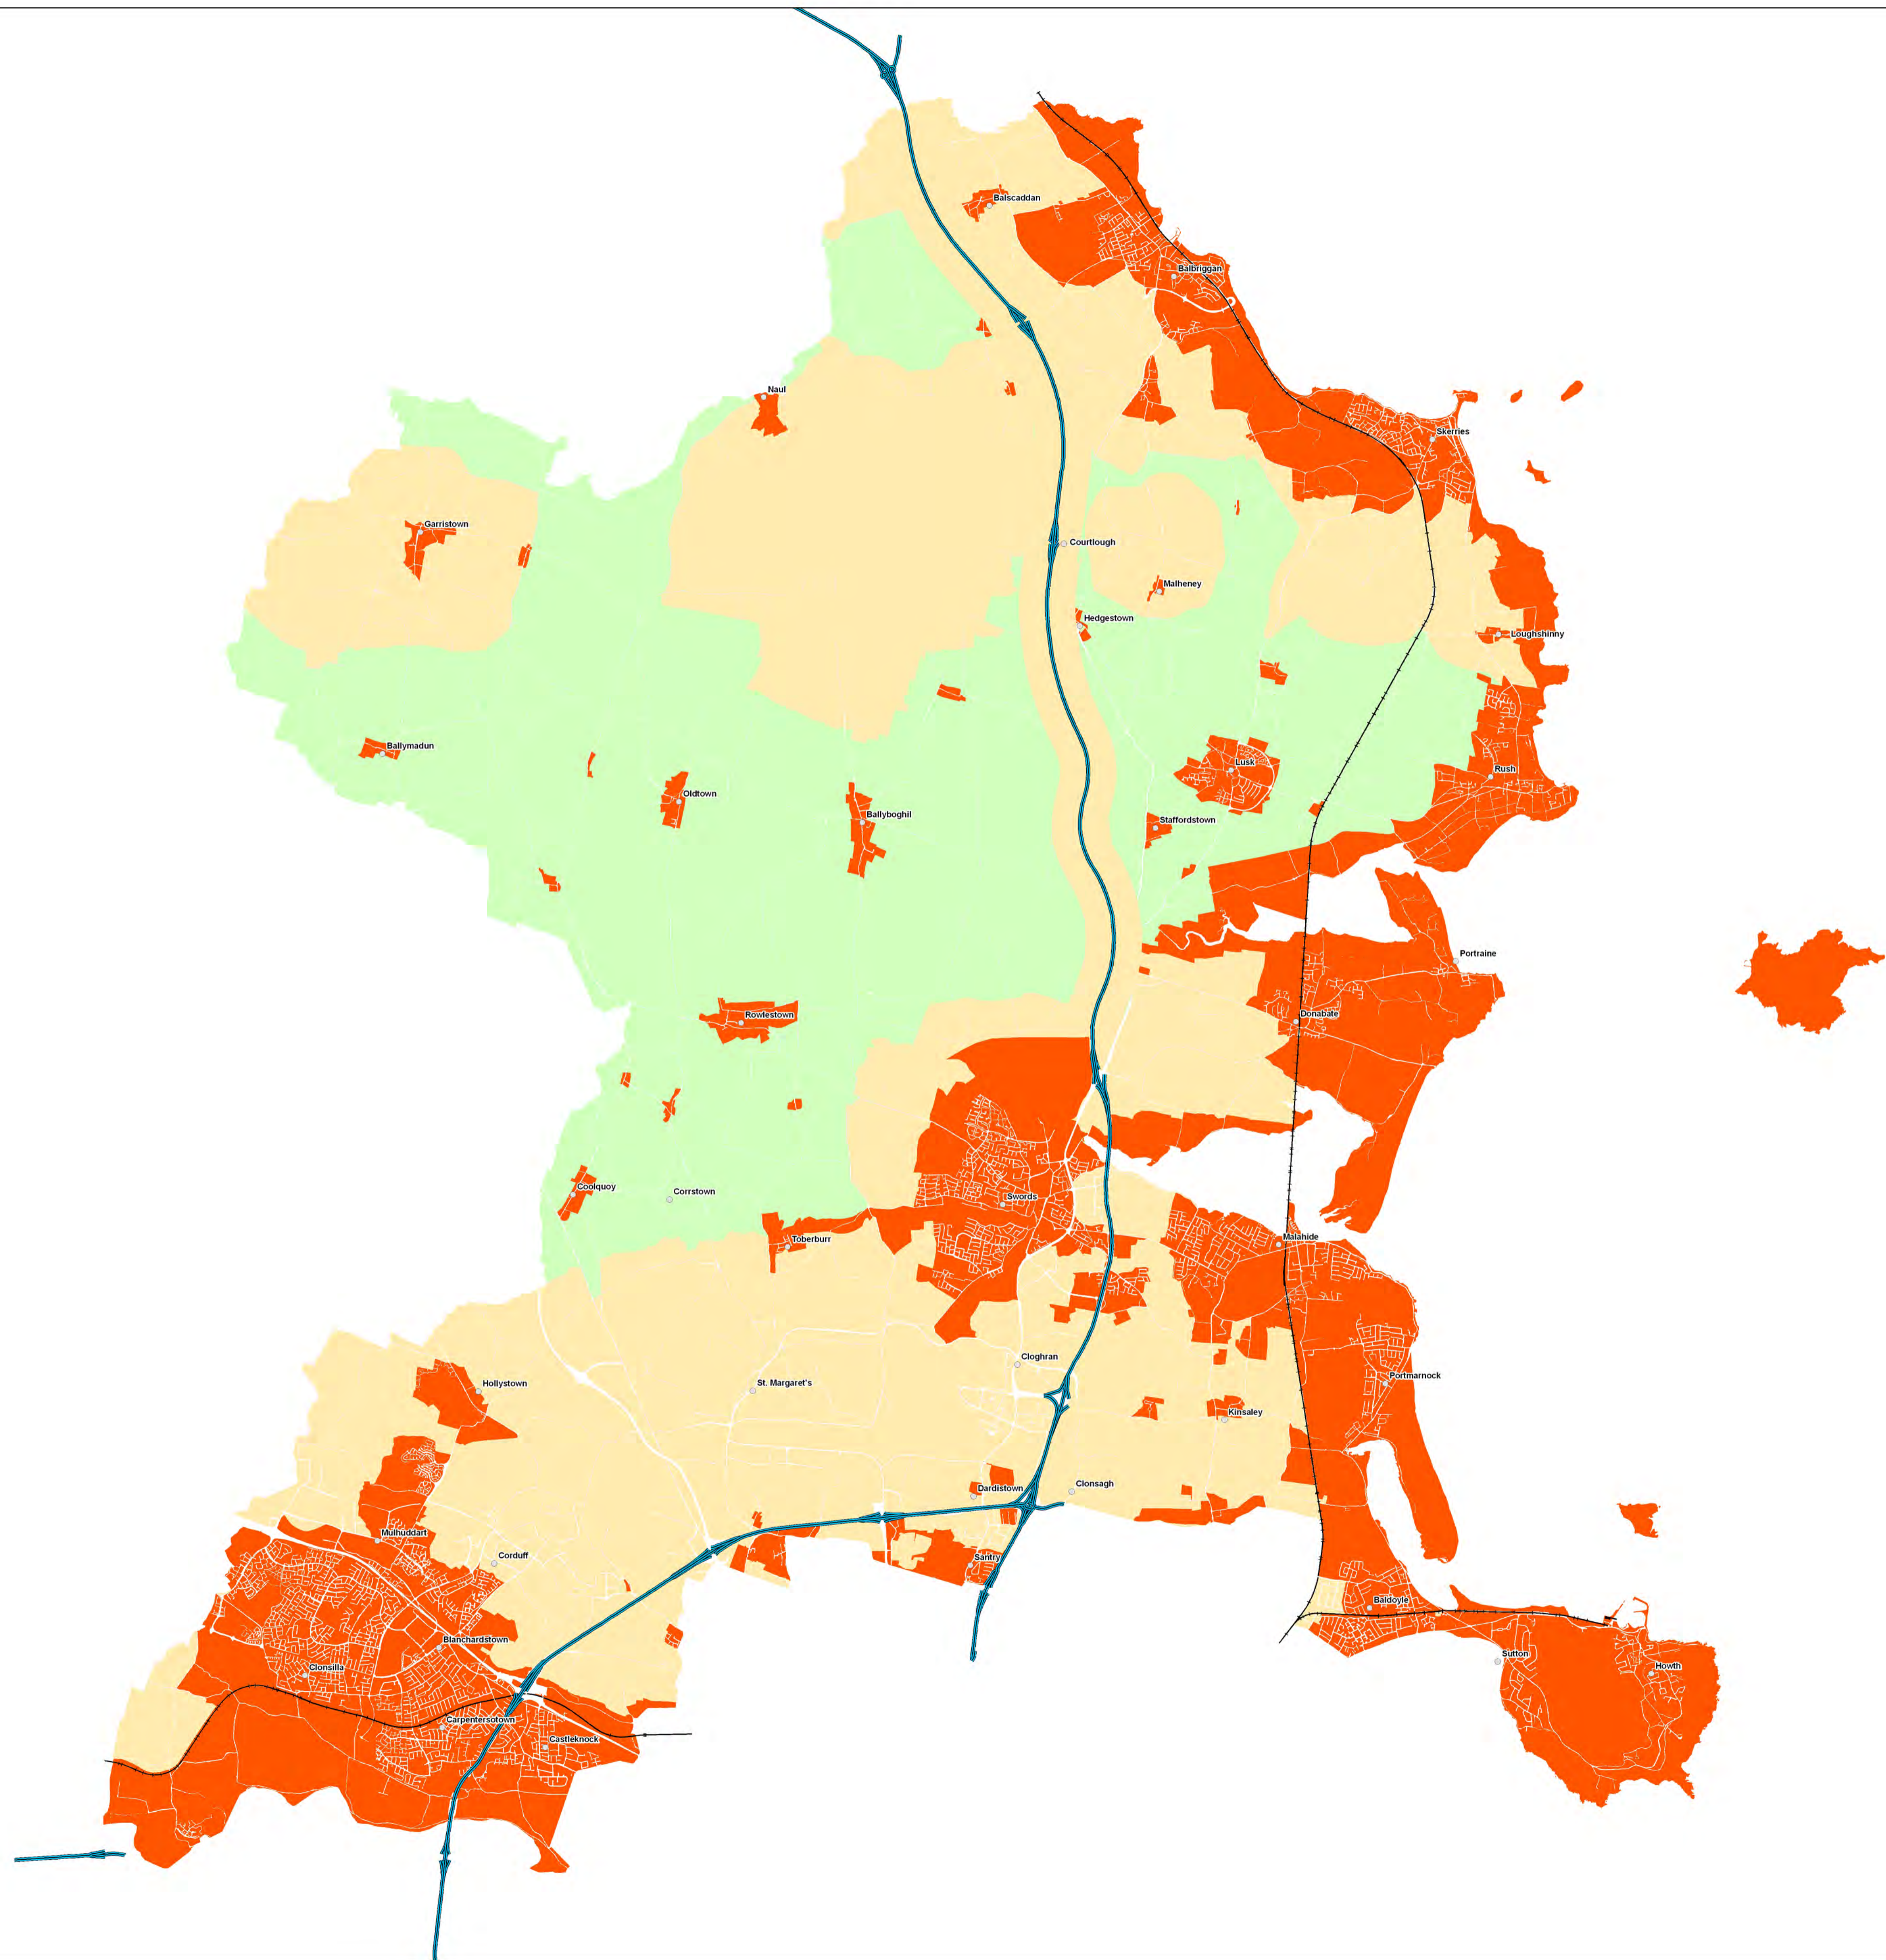

Fingal County Council
Comhairle Contae Fhine Gall

**Wind Energy Strategy
Landscape Sensitivity**

MAP 2

Legend

- Not Acceptable
- Open to Consideration
- Accepted on Principle

Director of Services : Gilbert Power

Senior Planner : Seán Ó'Faircheallaigh

Prepared by : Eoin Moroney Drawn by : C.J.

Date : October 2008 Scale : 1:61,051 @ A1