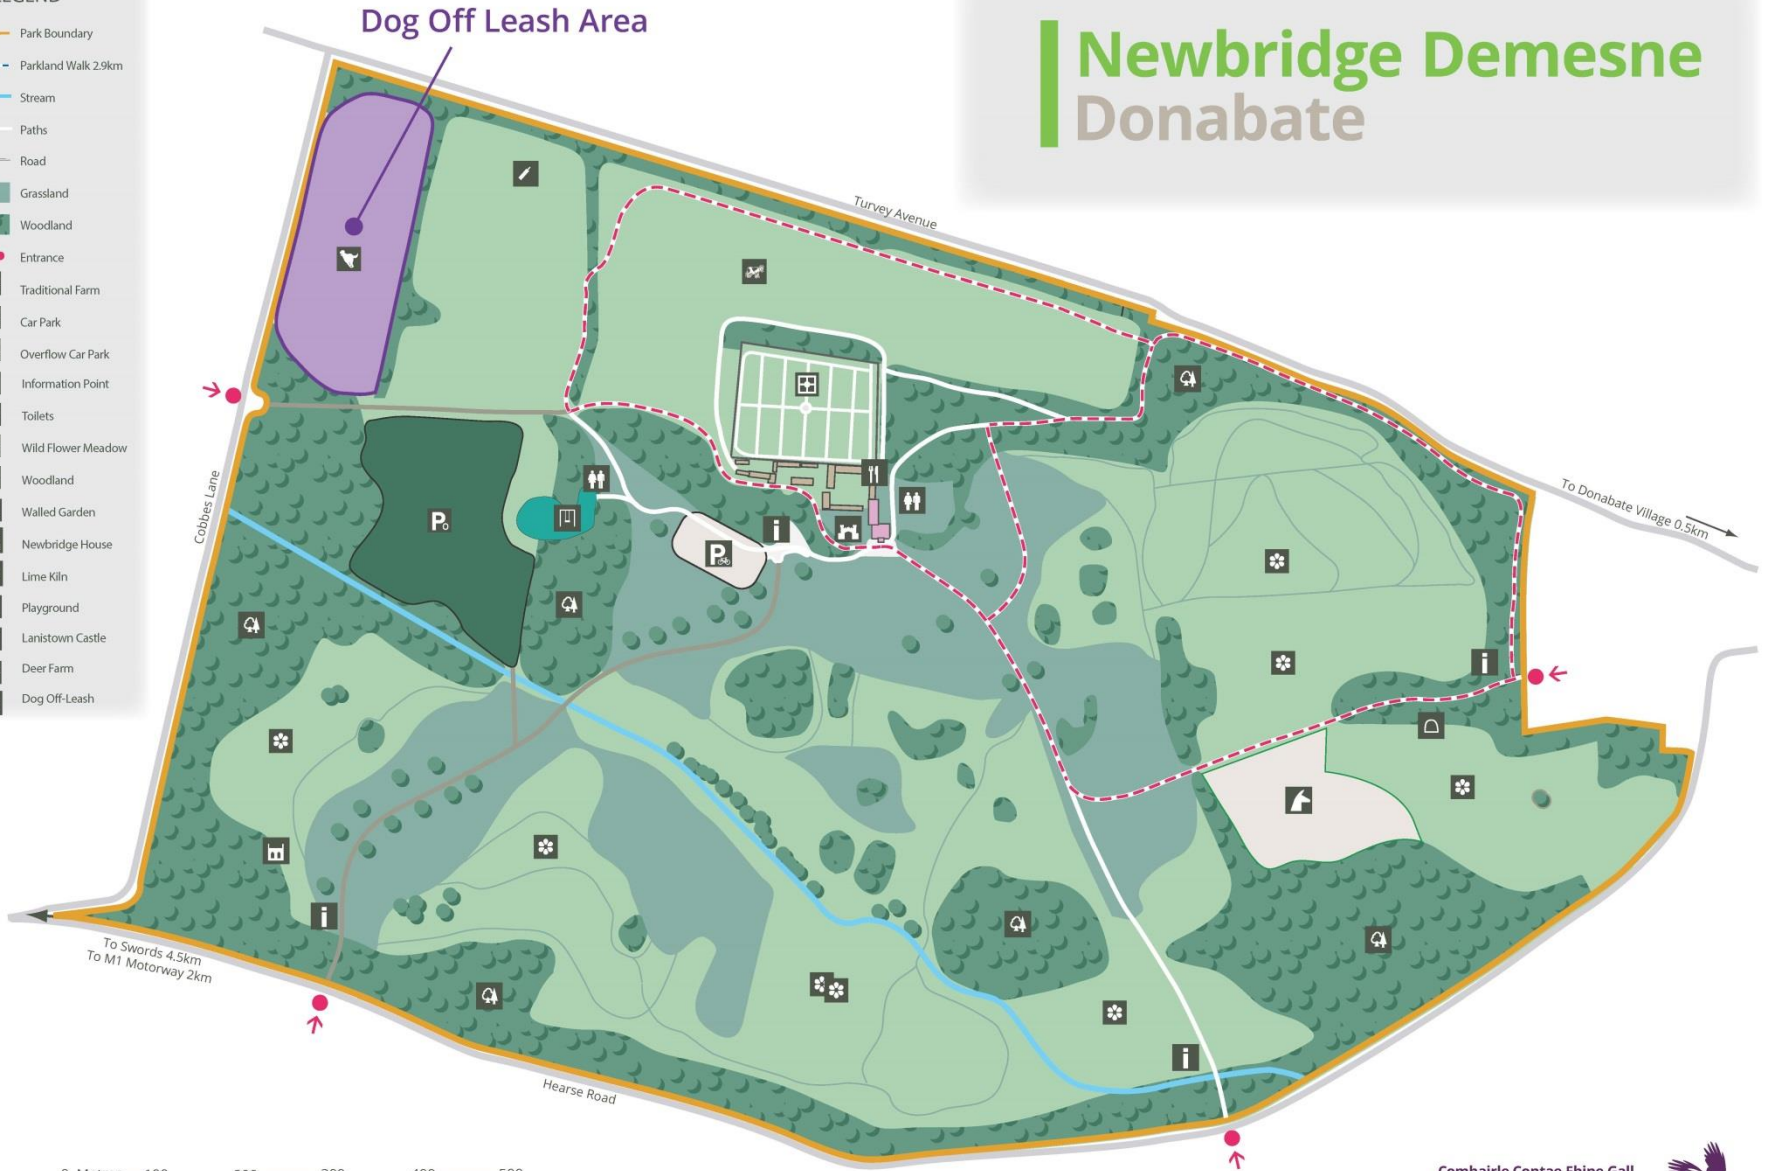

The following maps show the **'Dog off leash areas'** in Fingal's Regional Parks. These are currently being developed and will be signposted locally.

Ardgillan Demesne Balbriggan

LEGEND

- Park Boundary
- Parkland Walk 2.5km
- Cycle Route 3.7km
- Paths
- Road
- Grassland
- Woodland
- Entrance
- Parks Work Depot
- Car Park
- Overflow Car Park
- View Point
- Information Point
- Toilets
- Fountain
- Wild Flower Meadow
- Woodland
- Ardgillan Castle
- Rose Garden
- Playground
- Ice House
- The Lady's Stairs
- National Potentilla Collection
- Dog Off-Leash

Dog Off Leash Area

0 Metres 100 200 300 400 500

Malahide Demesne Malahide

LEGEND

- Park Boundary
- Paths
- Park Roads
- Parkland Walk 4.0km
- Entrance
- Entrance - Botanic Gardens
- Carpark
- Carpark - Pay & Display
- Malahide Castle
- Talbot Botanic Gardens
- Toilets
- Changing Facilities
- Wildflower Meadow
- Woodland
- Information Point
- Malahide Abbey & Churchyard
- Walled Garden
- Pitch & Putt Course
- Cricket Ground
- Tennis Courts
- Dog Off-Leash

LEGEND

-  Park Boundary
-  Parkland Walk 2.9km
-  Stream
-  Paths
-  Road
-  Grassland
-  Woodland
-  Entrance
-  Traditional Farm
-  Car Park
-  Overflow Car Park
-  Information Point
-  Toilets
-  Wild Flower Meadow
-  Woodland
-  Walled Garden
-  Newbridge House
-  Lime Kiln
-  Playground
-  Lanistown Castle
-  Deer Farm
-  Dog Off-Leash

Newbridge Demesne Donabate

Porterstown Dublin

Legend

-  Park Boundary
-  Paths
-  Grassland
-  Entrance
-  Car Park
-  Woodland
-  Pitches
-  Dog Off-Leash

Dog Off Leash Area

Legend

- Park Boundary
- Parkland Walk 2.25km
- Riverside Walk 2.2km
- Paths
- Grassland
- Woodland
- Entrance
- P Car Park
- i Information Point
- ♿ Toilets
- 🌊 Pond
- 🌸 Wild Flower Meadow
- 🌳 Woodland
- 🏠 Walled Garden
- 🔭 Viewing Platform
- 🏛️ Temple
- 🎡 Playground
- 🏹 Phoenix Monument
- 🐕 Dog Off-Leash