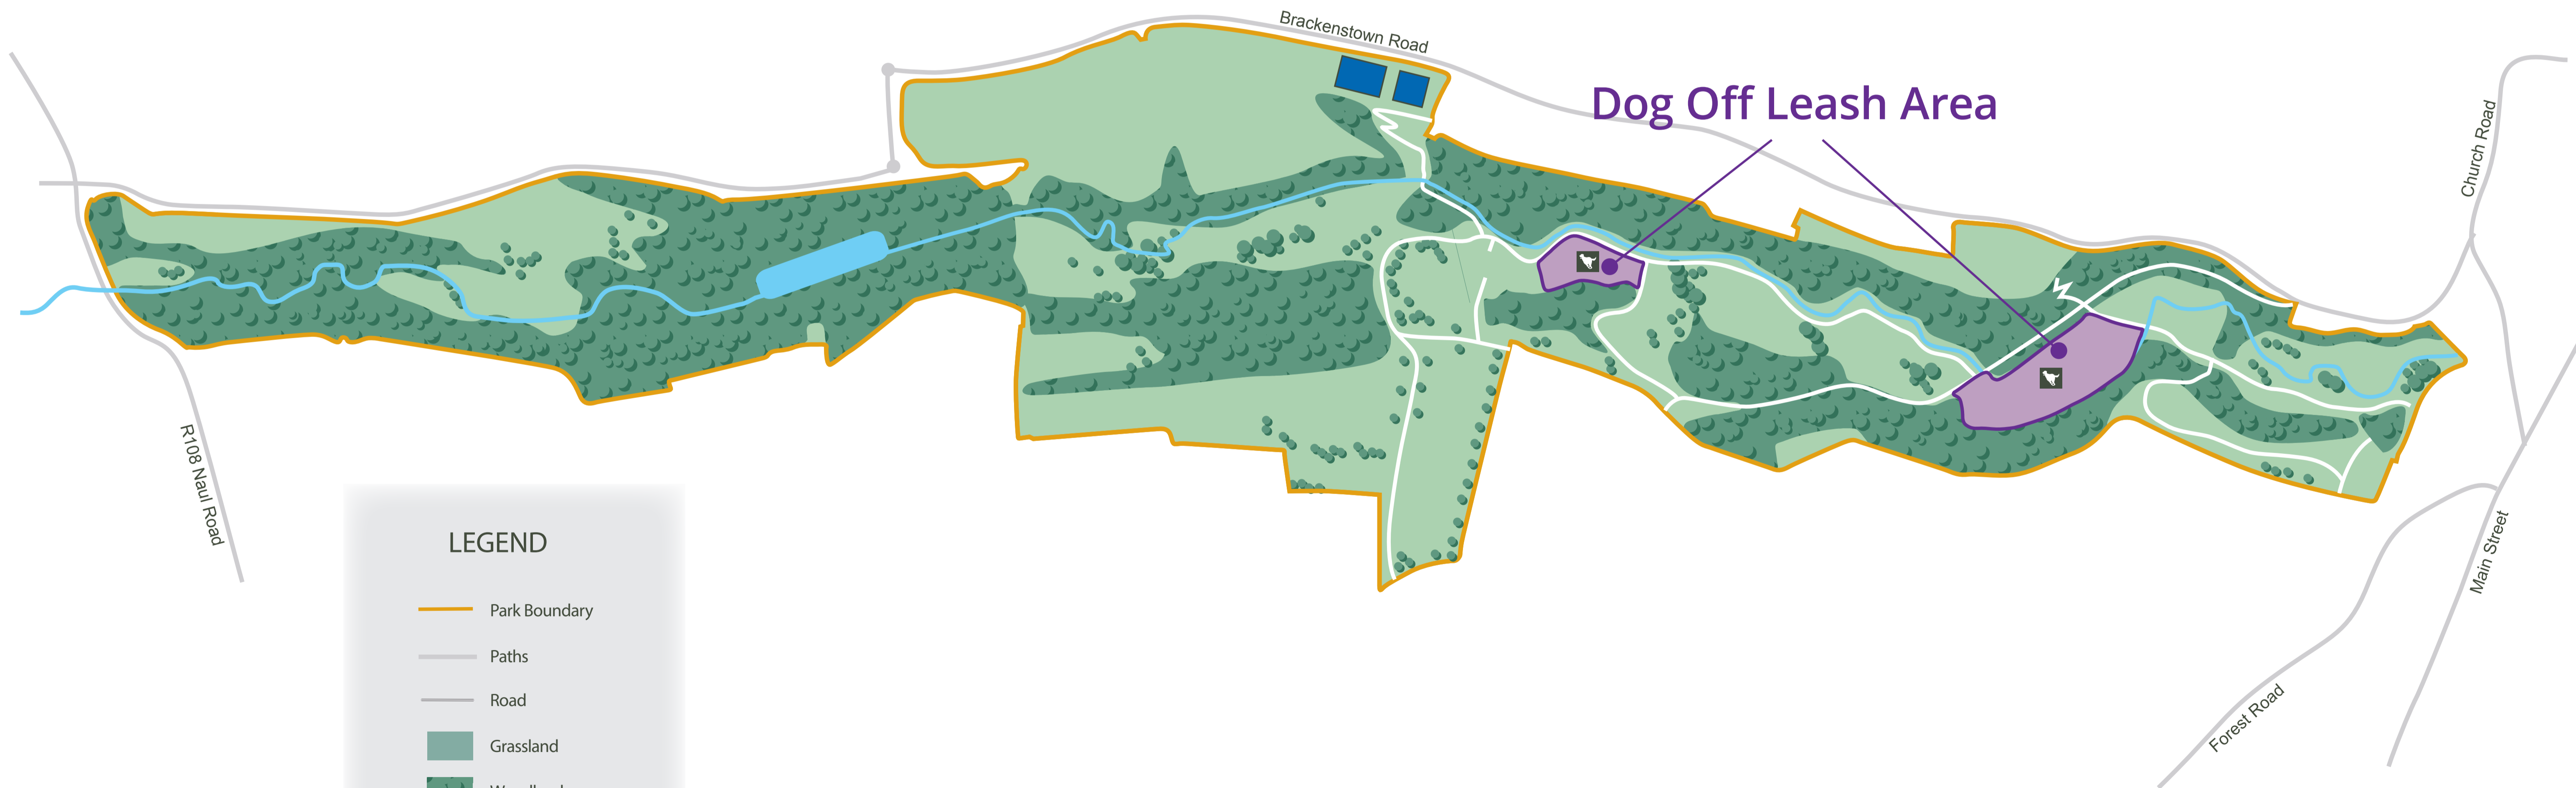

Newbridge Demesne Donabate

Porterstown Dublin

Legend

-  Park Boundary
-  Paths
-  Grassland
-  Entrance
-  Car Park
-  Woodland
-  Pitches
-  Dog Off-Leash

Dog Off Leash Area

Legend

- Park Boundary
- Parkland Walk 2.25km
- Riverside Walk 2.2km
- Paths
- Grassland
- Woodland
- Entrance
- P Car Park
- i Information Point
- ♿ Toilets
- 🌊 Pond
- 🌸 Wild Flower Meadow
- 🌳 Woodland
- 🏠 Walled Garden
- 🔭 Viewing Platform
- 🏛️ Temple
- 🎡 Playground
- 🏹 Phoenix Monument
- 🐕 Dog Off-Leash

Santry Demesne

Santry

Millennium Park Blanchardstown

LEGEND

- | | | |
|---|--|--|
|  Park Boundary |  Woodland |  Toilets |
|  Walkways |  Entrance |  Walled Garden |
|  Long Walk (2km) |  Public Areas |  Monument |
|  Boulevard |  Garden Areas |  Arboretum |
|  Sports Grounds |  Parking |  All Weather Pitch |
|  Facilities |  Playground |  Wild flower meadow |
| | |  Dog Off-Leash |

St. Catherines Park Liffey Valley

LEGEND

- | | |
|--|---|
|  Park Boundary |  Toilets |
|  Paths |  Changing Facilities |
|  Park Roads |  Wild Flower Meadow |
|  Woodland Walk 2.3 km |  Woodland |
|  Woodland |  Information Point |
|  Entrance |  St. Catherines Church |
|  Carpark |  St. Catherines Well |
|  Overflow Carpark |  Cattle |
|  Playground |  Pond |
|  Dog Off-Leash |  BMX Track |

Tyrrelstown Park

Dublin 15

Ward River Valley Swords

LEGEND

- Park Boundary
- Paths
- Road
- Grassland
- Woodland
- Entrance
- Playground / MUGA
- Dog Off-Leash