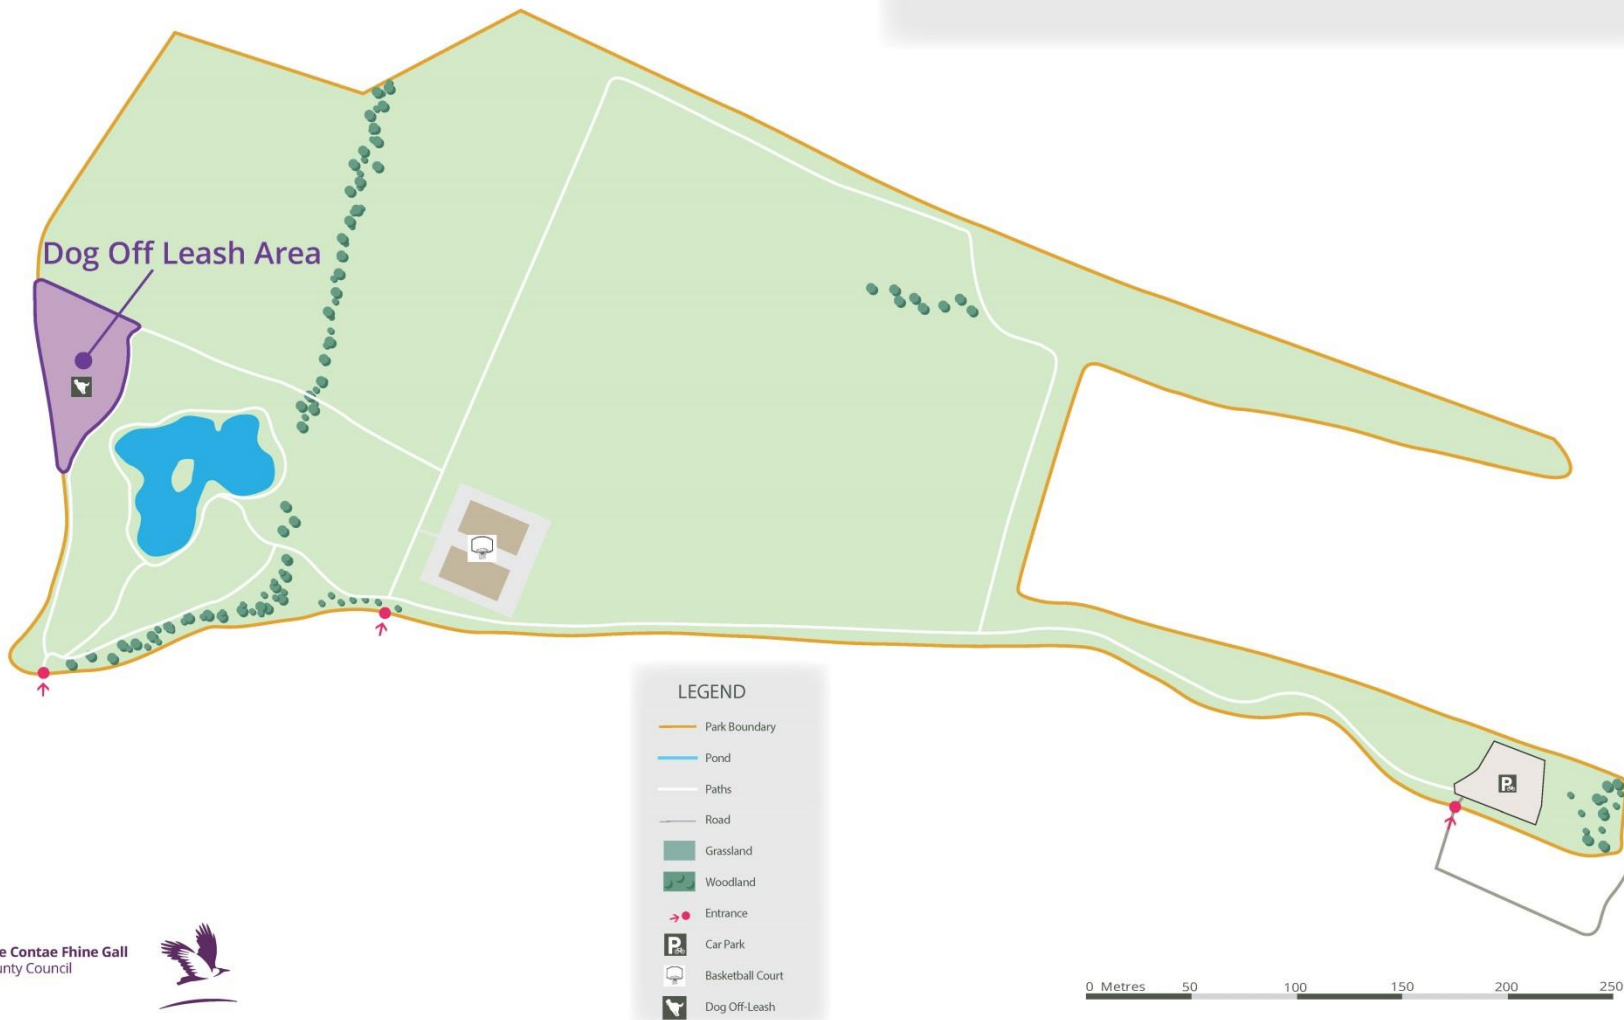

The following maps show the **'Dog off leash areas'** in Fingal's Regional Parks. These are currently being developed and will be signposted locally.

Ardgillan Demesne Balbriggan

LEGEND

- Park Boundary
- Parkland Walk 2.5km
- Cycle Route 3.7km
- Paths
- Road
- Grassland
- Woodland
- Entrance
- Parks Work Depot
- Car Park
- Overflow Car Park
- View Point
- Information Point
- Toilets
- Fountain
- Wild Flower Meadow
- Woodland
- Ardgillan Castle
- Rose Garden
- Playground
- Ice House
- The Lady's Stairs
- National Potentilla Collection
- Dog Off-Leash

Santry Demesne

Santry

Millennium Park Blanchardstown

LEGEND

- | | | |
|---|--|--|
|  Park Boundary |  Woodland |  Toilets |
|  Walkways |  Entrance |  Walled Garden |
|  Long Walk (2km) |  Public Areas |  Monument |
|  Boulevard |  Garden Areas |  Arboretum |
|  Sports Grounds |  Parking |  All Weather Pitch |
|  Facilities |  Playground |  Wild flower meadow |
| | |  Dog Off-Leash |

St. Catherines Park Liffey Valley

LEGEND

- | | |
|--|---|
|  Park Boundary |  Toilets |
|  Paths |  Changing Facilities |
|  Park Roads |  Wild Flower Meadow |
|  Woodland Walk 2.3 km |  Woodland |
|  Woodland |  Information Point |
|  Entrance |  St. Catherines Church |
|  Carpark |  St. Catherines Well |
|  Overflow Carpark |  Cattle |
|  Playground |  Pond |
|  Dog Off-Leash |  BMX Track |

Tyrrelstown Park

Dublin 15

Ward River Valley Swords

LEGEND

- Park Boundary
- Paths
- Road
- Grassland
- Woodland
- Entrance
- Playground / MUGA
- Dog Off-Leash