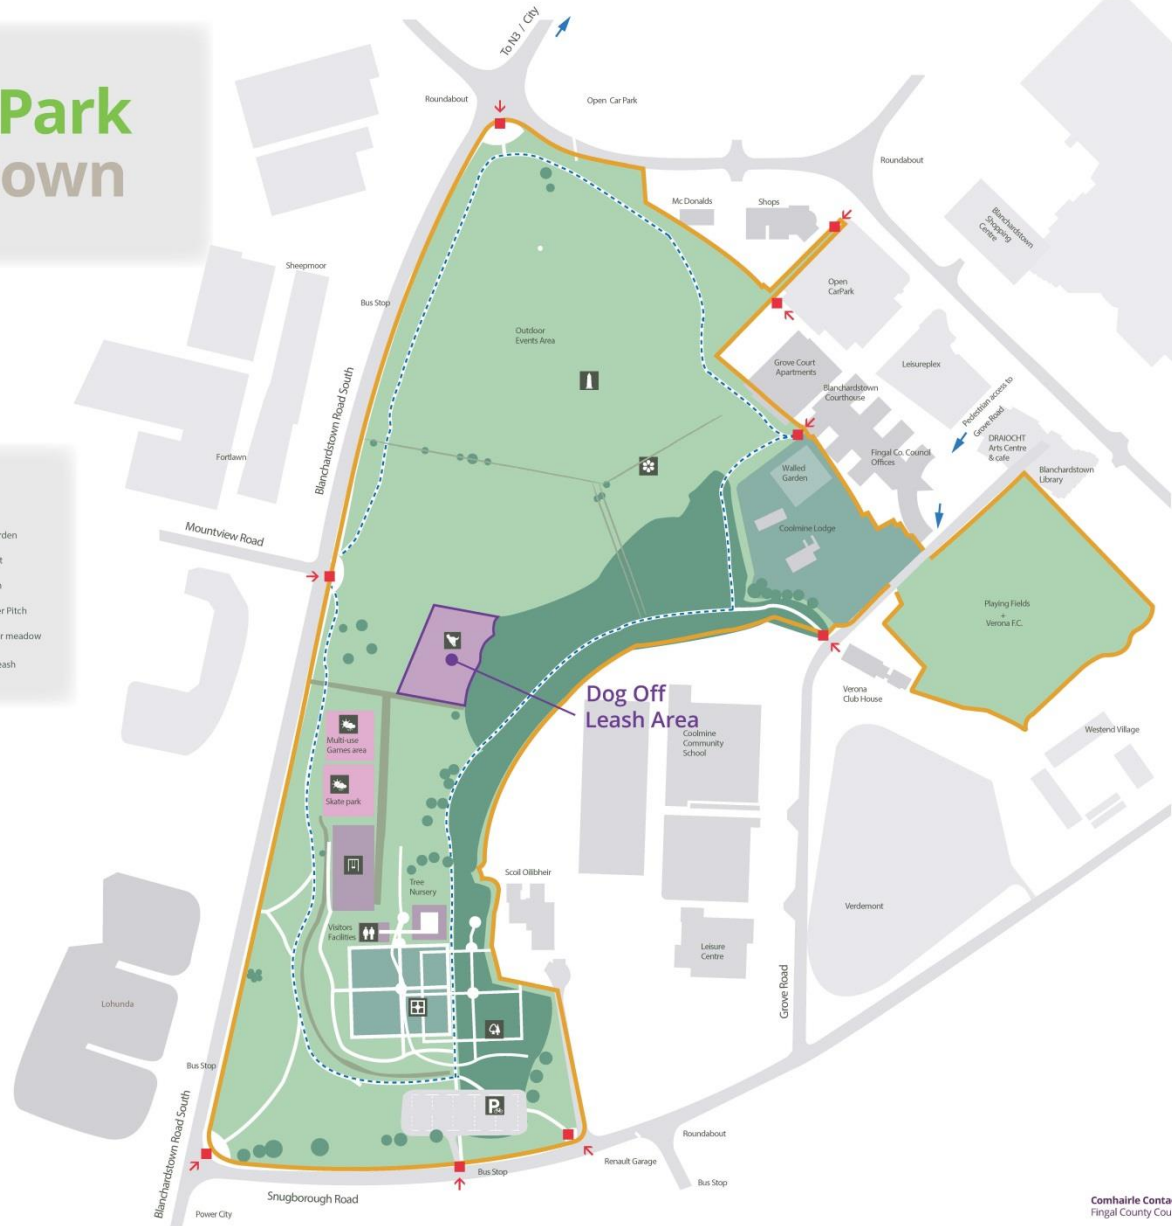

The following maps show the **'Dog off leash areas'** in Fingal's Regional Parks. These are currently being developed and will be signposted locally.

Ardgillan Demesne Balbriggan

LEGEND

- Park Boundary
- Parkland Walk 2.5km
- Cycle Route 3.7km
- Paths
- Road
- Grassland
- Woodland
- Entrance
- Parks Work Depot
- Car Park
- Overflow Car Park
- View Point
- Information Point
- Toilets
- Fountain
- Wild Flower Meadow
- Woodland
- Ardgillan Castle
- Rose Garden
- Playground
- Ice House
- The Lady's Stairs
- National Potentilla Collection
- Dog Off-Leash

Newbridge Demesne Donabate

Porterstown Dublin

Legend

-  Park Boundary
-  Paths
-  Grassland
-  Entrance
-  Car Park
-  Woodland
-  Pitches
-  Dog Off-Leash

Dog Off Leash Area

Legend

- Park Boundary
- Parkland Walk 2.25km
- Riverside Walk 2.2km
- Paths
- Grassland
- Woodland
- Entrance
- P Car Park
- i Information Point
- ♿ Toilets
- 🌊 Pond
- 🌸 Wild Flower Meadow
- 🌳 Woodland
- 🏠 Walled Garden
- 🔭 Viewing Platform
- 🏛️ Temple
- 🎡 Playground
- 🏹 Phoenix Monument
- 🐕 Dog Off-Leash

Santry Demesne

Santry

Millennium Park Blanchardstown

LEGEND

- | | | |
|---|--|--|
|  Park Boundary |  Woodland |  Toilets |
|  Walkways |  Entrance |  Walled Garden |
|  Long Walk (2km) |  Public Areas |  Monument |
|  Boulevard |  Garden Areas |  Arboretum |
|  Sports Grounds |  Parking |  All Weather Pitch |
|  Facilities |  Playground |  Wild flower meadow |
| | |  Dog Off-Leash |

St. Catherines Park Liffey Valley

LEGEND

- | | |
|--|---|
|  Park Boundary |  Toilets |
|  Paths |  Changing Facilities |
|  Park Roads |  Wild Flower Meadow |
|  Woodland Walk 2.3 km |  Woodland |
|  Woodland |  Information Point |
|  Entrance |  St. Catherines Church |
|  Carpark |  St. Catherines Well |
|  Overflow Carpark |  Cattle |
|  Playground |  Pond |
|  Dog Off-Leash |  BMX Track |