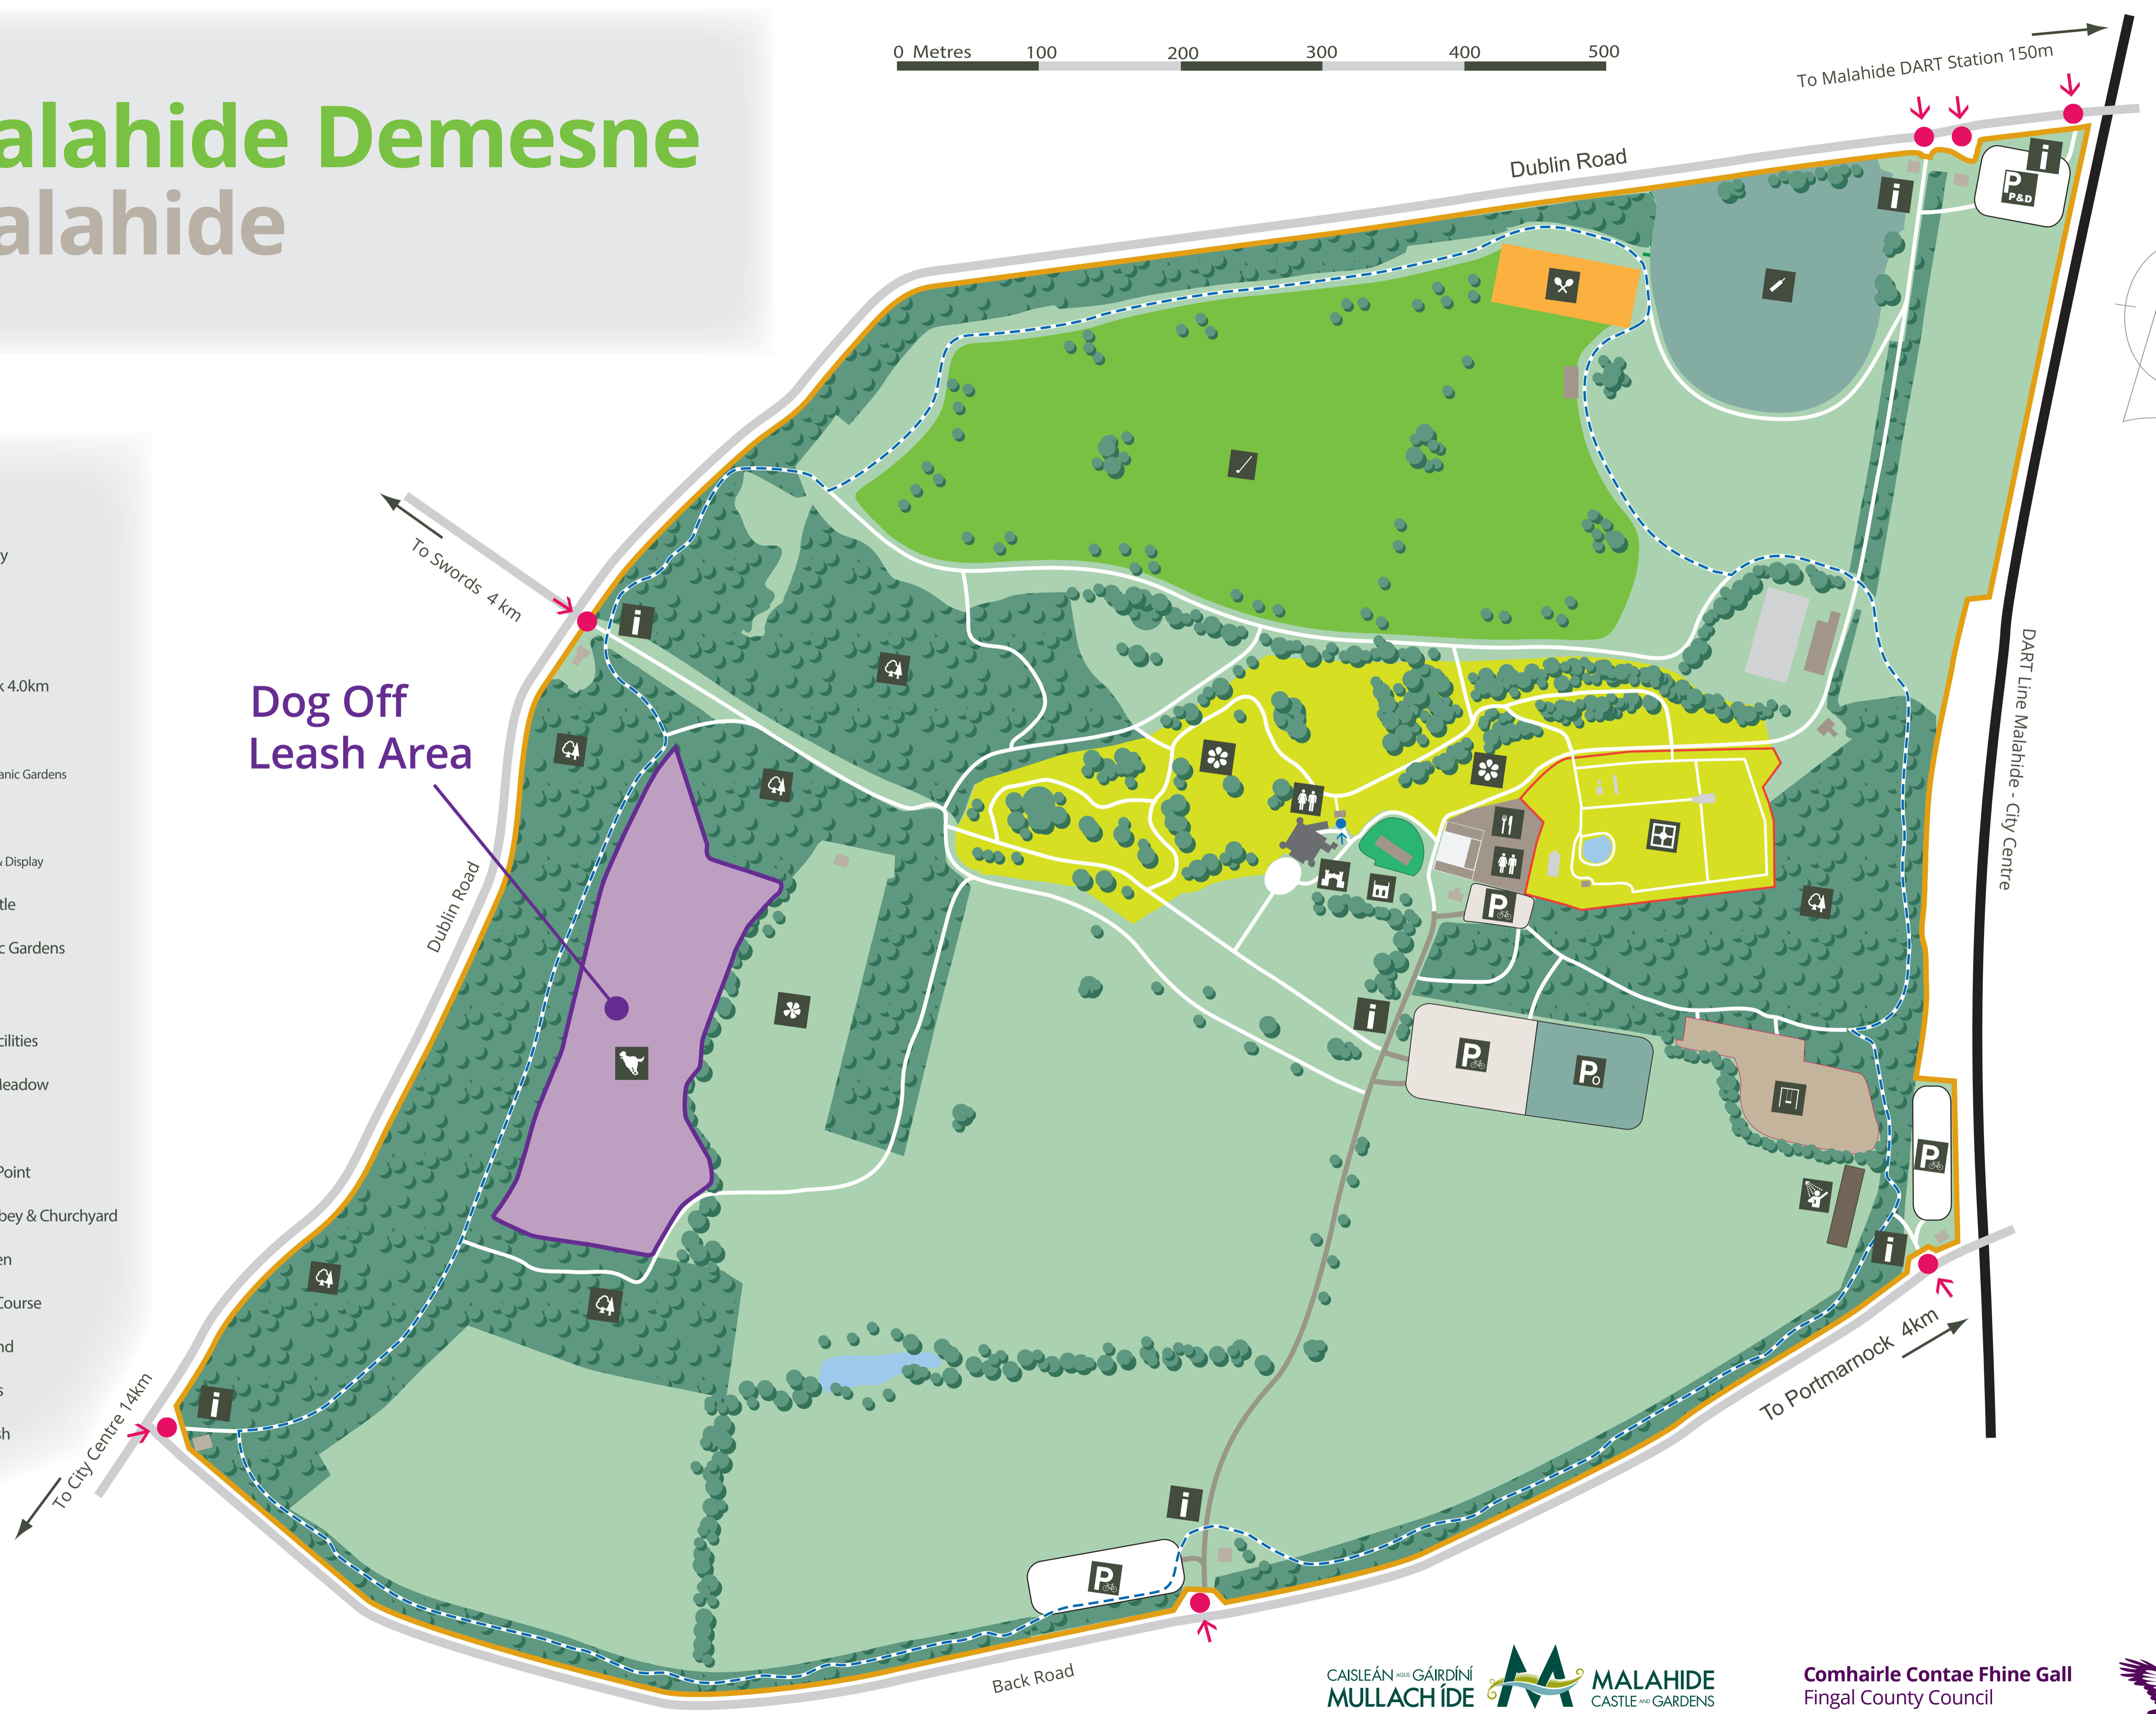

The following maps show the **'Dog off leash areas'** in Fingal's Regional Parks. These are currently being developed and will be signposted locally.

Ardgillan Demesne Balbriggan

LEGEND

- Park Boundary
- Parkland Walk 2.5km
- Cycle Route 3.7km
- Paths
- Road
- Grassland
- Woodland
- Entrance
- Parks Work Depot
- Car Park
- Overflow Car Park
- View Point
- Information Point
- Toilets
- Fountain
- Wild Flower Meadow
- Woodland
- Ardgillan Castle
- Rose Garden
- Playground
- Ice House
- The Lady's Stairs
- National Potentilla Collection
- Dog Off-Leash

Dog Off Leash Area

0 Metres 100 200 300 400 500

Malahide Demesne Malahide

LEGEND

- Park Boundary
- Paths
- Park Roads
- Parkland Walk 4.0km
- Entrance
- Entrance - Botanic Gardens
- Carpark
- Carpark - Pay & Display
- Malahide Castle
- Talbot Botanic Gardens
- Toilets
- Changing Facilities
- Wildflower Meadow
- Woodland
- Information Point
- Malahide Abbey & Churchyard
- Walled Garden
- Pitch & Putt Course
- Cricket Ground
- Tennis Courts
- Dog Off-Leash

LEGEND

-  Park Boundary
-  Parkland Walk 2.9km
-  Stream
-  Paths
-  Road
-  Grassland
-  Woodland
-  Entrance
-  Traditional Farm
-  Car Park
-  Overflow Car Park
-  Information Point
-  Toilets
-  Wild Flower Meadow
-  Woodland
-  Walled Garden
-  Newbridge House
-  Lime Kiln
-  Playground
-  Lanistown Castle
-  Deer Farm
-  Dog Off-Leash

Newbridge Demesne Donabate

Porterstown Dublin

Legend

-  Park Boundary
-  Paths
-  Grassland
-  Entrance
-  Car Park
-  Woodland
-  Pitches
-  Dog Off-Leash

Dog Off Leash Area

Legend

- Park Boundary
- Parkland Walk 2.25km
- Riverside Walk 2.2km
- Paths
- Grassland
- Woodland
- Entrance
- P Car Park
- i Information Point
- ♿ Toilets
- 🌊 Pond
- 🌸 Wild Flower Meadow
- 🌳 Woodland
- 🏠 Walled Garden
- 🔭 Viewing Platform
- 🏛️ Temple
- 🎡 Playground
- 🏹 Phoenix Monument
- 🐕 Dog Off-Leash