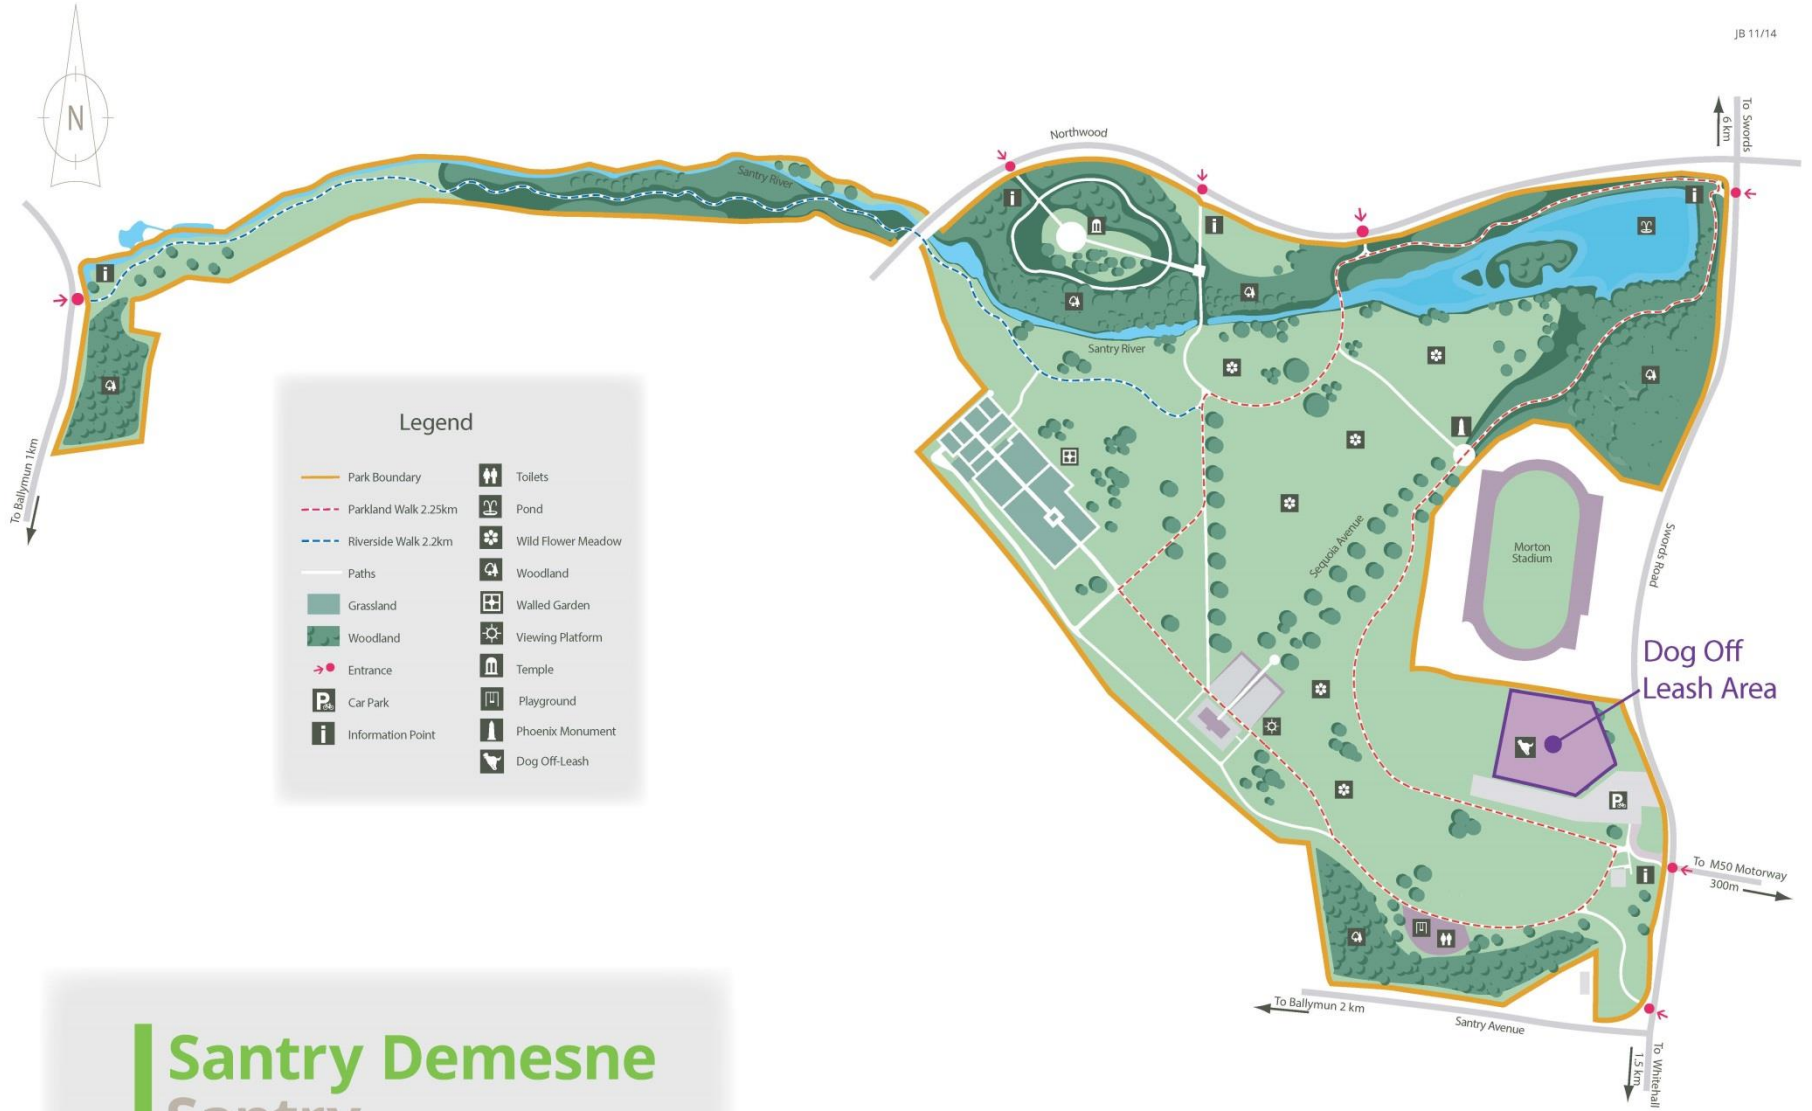

The following maps show the **'Dog off leash areas'** in Fingal's Regional Parks. These are currently being developed and will be signposted locally.

Ardgillan Demesne Balbriggan

LEGEND

- Park Boundary
- Parkland Walk 2.5km
- Cycle Route 3.7km
- Paths
- Road
- Grassland
- Woodland
- Entrance
- Parks Work Depot
- Car Park
- Overflow Car Park
- View Point
- Information Point
- Toilets
- Fountain
- Wild Flower Meadow
- Woodland
- Ardgillan Castle
- Rose Garden
- Playground
- Ice House
- The Lady's Stairs
- National Potentilla Collection
- Dog Off-Leash

LEGEND

-  Park Boundary
-  Parkland Walk 2.9km
-  Stream
-  Paths
-  Road
-  Grassland
-  Woodland
-  Entrance
-  Traditional Farm
-  Car Park
-  Overflow Car Park
-  Information Point
-  Toilets
-  Wild Flower Meadow
-  Woodland
-  Walled Garden
-  Newbridge House
-  Lime Kiln
-  Playground
-  Lanistown Castle
-  Deer Farm
-  Dog Off-Leash

Newbridge Demesne Donabate

Porterstown Dublin

Legend

-  Park Boundary
-  Paths
-  Grassland
-  Entrance
-  Car Park
-  Woodland
-  Pitches
-  Dog Off-Leash

Dog Off Leash Area

Legend

- Park Boundary
- Parkland Walk 2.25km
- Riverside Walk 2.2km
- Paths
- Grassland
- Woodland
- Entrance
- P Car Park
- i Information Point
- ♿ Toilets
- 🌊 Pond
- 🌸 Wild Flower Meadow
- 🌳 Woodland
- 🏠 Walled Garden
- 🔭 Viewing Platform
- 🏛️ Temple
- 🎡 Playground
- 🏹 Phoenix Monument
- 🐕 Dog Off-Leash

Santry Demesne

Santry

Millennium Park Blanchardstown

LEGEND

- | | | |
|---|--|--|
|  Park Boundary |  Woodland |  Toilets |
|  Walkways |  Entrance |  Walled Garden |
|  Long Walk (2km) |  Public Areas |  Monument |
|  Boulevard |  Garden Areas |  Arboretum |
|  Sports Grounds |  Parking |  All Weather Pitch |
|  Facilities |  Playground |  Wild flower meadow |
| | |  Dog Off-Leash |