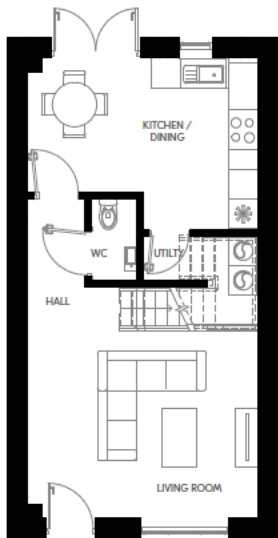

THE MAPLE

2 Bed Mid Terrace

87.2 sqm | 939 sqft

Ground Floor

First Floor