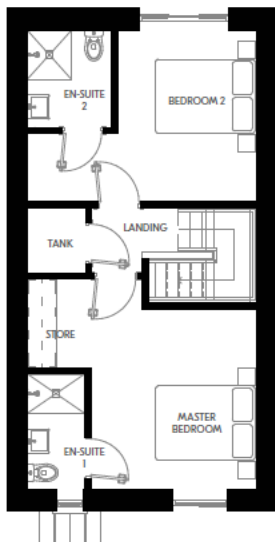

THE MAPLE

2 Bed Mid Terrace

87.2 sqm | 939 sqft

Ground Floor

First Floor